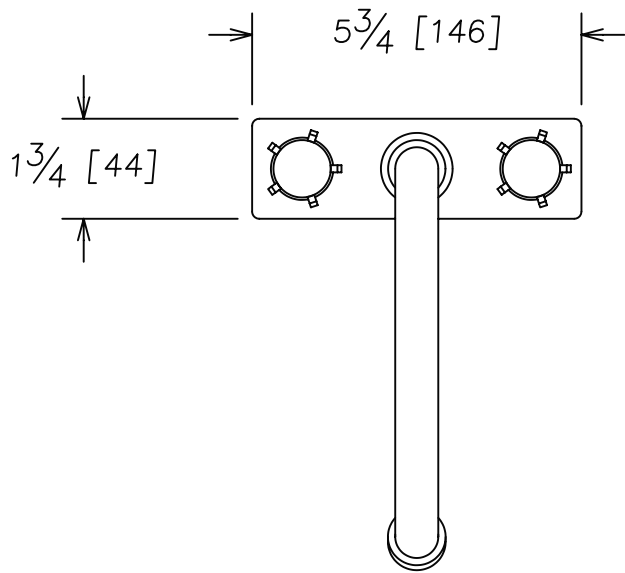

FEATURES

- **A-1 Deck Faucet**

Chrome-plated, quality built brass faucet with 4" center set and 6 3/4" swing spout. Faucet is used with the Molded-Stone Laundry Tubs and Tuf-Tub Laundry Tubs

NOTES

OPTIONS

FIAT PRODUCTS
A CRANE PLUMBING COMPANY

IMPORTANT: Roughing-in dimensions may vary $\frac{1}{2}$ " and are subject to change or cancellation without prior notice.

CR/PL© 12/02 Printed in U.S.A