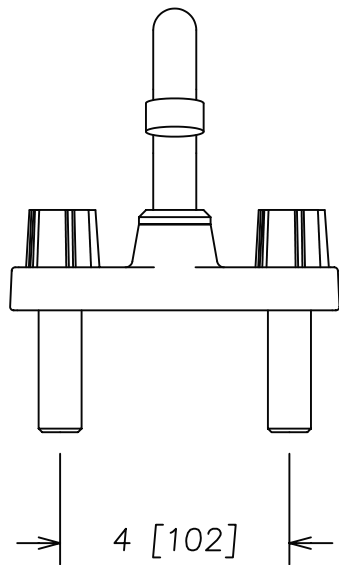

FEATURES

- **A-1 Deck Faucet**

Chrome-plated, quality built brass faucet with 4" center set and 6 3/4" swing spout. Faucet is used with the Molded-Stone Laundry Tubs and Tuf-Tub Laundry Tubs

NOTES

OPTIONS

FIAT PRODUCTS
A CRANE PLUMBING COMPANY

IMPORTANT: Roughing-in dimensions may vary $\frac{1}{2}$ " and are subject to change or cancellation without prior notice.

CR/PL© 12/02 Printed in U.S.A