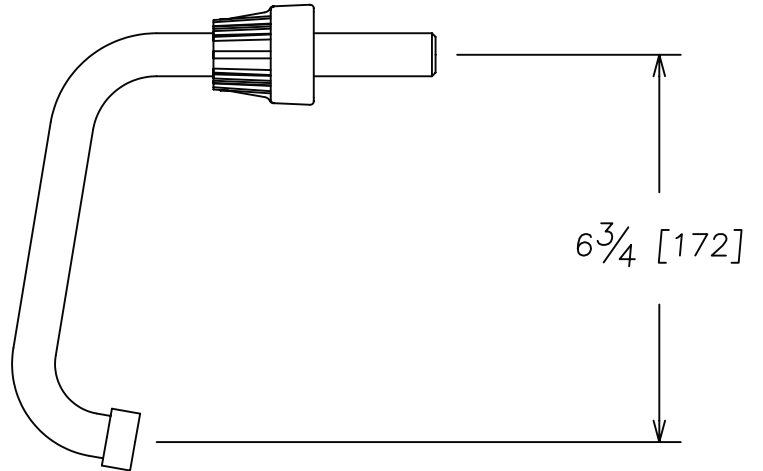

FEATURES

- **A-1 Deck Faucet**

Chrome-plated, quality built brass faucet with 4" center set and 6 3/4" swing spout. Faucet is used with the Molded-Stone Laundry Tubs and Tuf-Tub Laundry Tubs

NOTES

OPTIONS

FIAT PRODUCTS
A CRANE PLUMBING COMPANY

IMPORTANT: Roughing-in dimensions may vary $\frac{1}{2}$ " and are subject to change or cancellation without prior notice.

CR/PL© 12/02 Printed in U.S.A