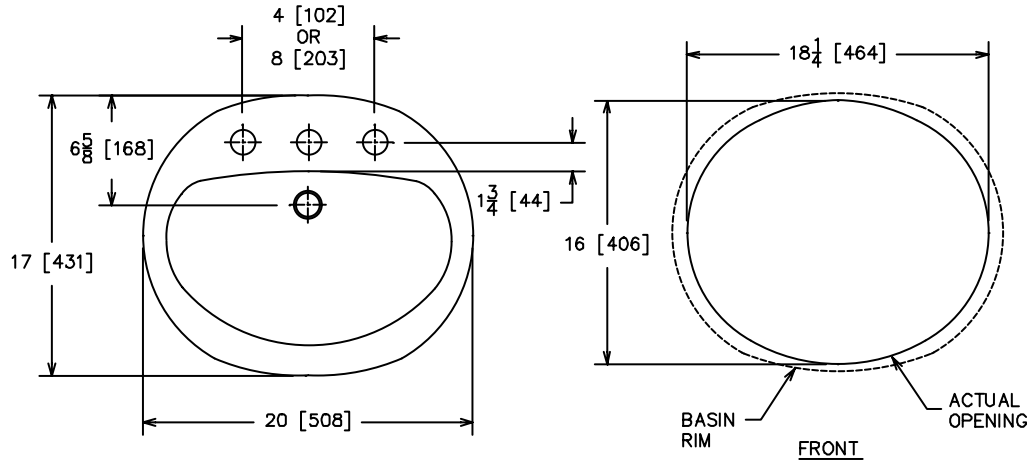

**Self-Rimming
Countertop Lavatory**
Vitreous China

FEATURES

- **1280V Chelsea®**

1280V Chelsea® (4" [102] centerset) 20" [508] x 17" [432] vitreous china self-rimming oval basin and front overflow.

- **1280S Chelsea®**

1280S Chelsea® (8" [203] centerset) 20" [508] x 17" [432] vitreous china self-rimming oval basin and front overflow.

Trim:

Waste:

Supplies:

Trap:

NOTES

- Fixture conforms to ANSI/ASME A112.19.2M and CSA B-45 standards..
- Size: Lavatory 20" [508] x 17" [432], Basin 15 ½" [394] x 10 ¼" [260]
- Fixture complies with Americans With Disabilities Act when roughed-in on 12" [305] centerline from the front of countertop and the top of the lavatory is mounted at rim height of 34" [864] maximum.
- Countertop template and sealant furnished.
- Countertop furnished by others.

NOTES: * SUGGESTED DIMENSION - VARIABLE DEPENDING ON TYPE OF SUPPLY AND WASTE.

** FIXTURE COMPLIES WITH AMERICANS WITH DISABILITIES ACT WHEN ROUGHED-IN ON 12" [305] CENTERLINE FROM THE FRONT OF COUNTERTOP AND THE TOP OF THE LAVATORY IS MOUNTED AT RIM HEIGHT OF 34" [864] MAXIMUM.