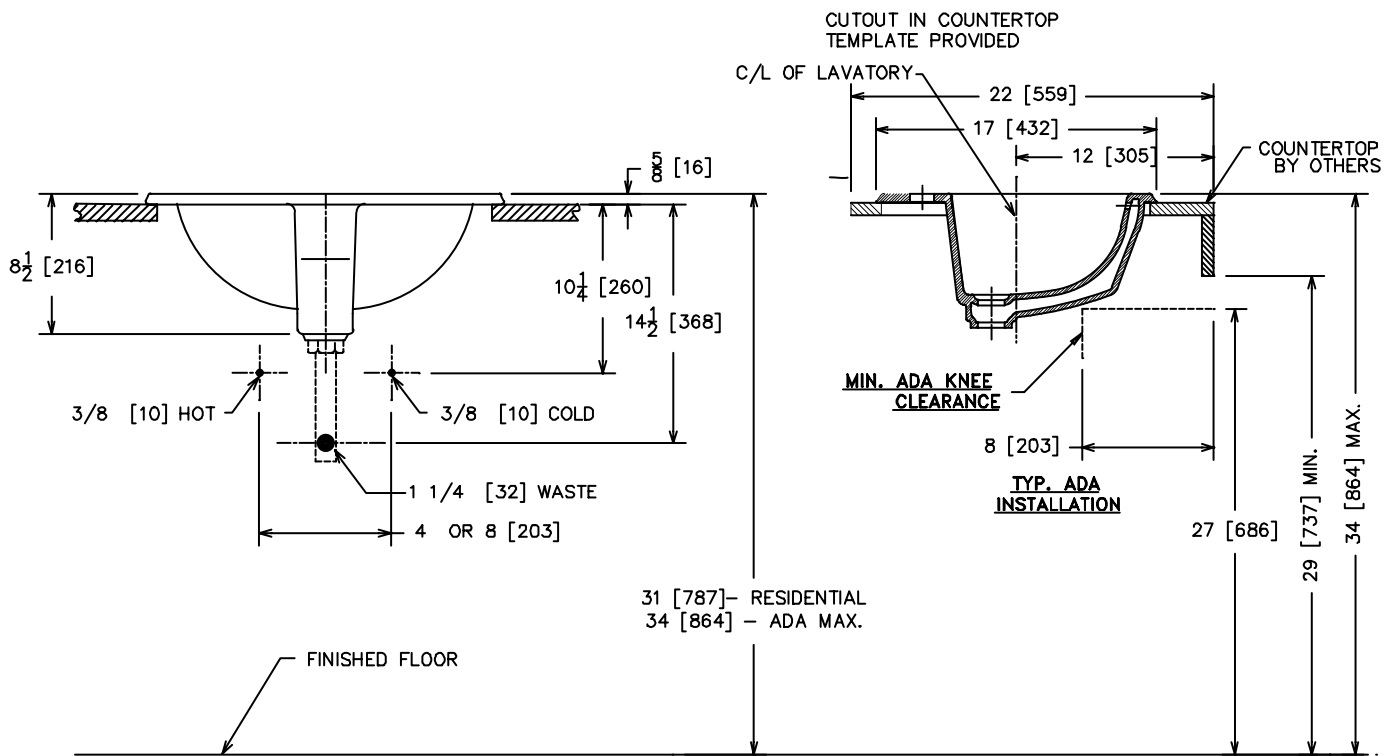

**Self-Rimming
Countertop Lavatory**
Vitreous China

FEATURES

- **1280V Chelsea®**

1280V Chelsea® (4" [102] centerset) 20" [508] x 17" [432] vitreous china self-rimming oval basin and front overflow.

- **1280S Chelsea®**

1280S Chelsea® (8" [203] centerset) 20" [508] x 17" [432] vitreous china self-rimming oval basin and front overflow.

Trim:

Waste:

Supplies:

Trap:

NOTES

- Fixture conforms to ANSI/ASME A112.19.2M and CSA B-45 standards..
- Size: Lavatory 20" [508] x 17" [432], Basin 15 ½" [394] x 10 ¼" [260]
- Fixture complies with Americans With Disabilities Act when roughed-in on 12" [305] centerline from the front of countertop and the top of the lavatory is mounted at rim height of 34" [864] maximum.
- Countertop template and sealant furnished.
- Countertop furnished by others.

NOTES: * SUGGESTED DIMENSION - VARIABLE DEPENDING ON TYPE OF SUPPLY AND WASTE.

** FIXTURE COMPLIES WITH AMERICANS WITH DISABILITIES ACT WHEN ROUGHED-IN ON 12" [305] CENTERLINE FROM THE FRONT OF COUNTERTOP AND THE TOP OF THE LAVATORY IS MOUNTED AT RIM HEIGHT OF 34" [864] MAXIMUM.