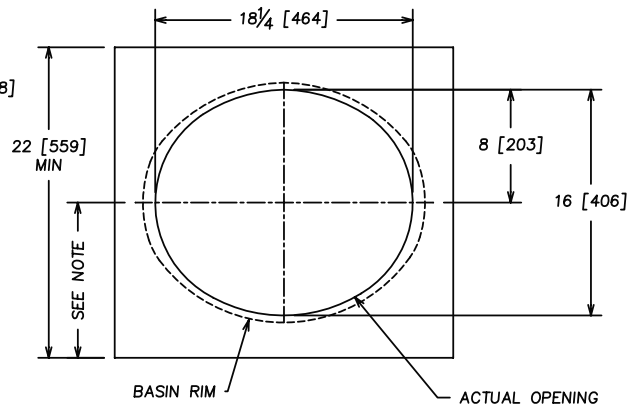

**Self-Rimming  
Countertop Lavatory**  
Vitreous China

**FEATURES**

• **1287V Sonnet™**

1287V Sonnet™ (4" [102] centerset) 20" [508] x 17" [432] vitreous china self-rimming oval basin and front overflow.

• **1287S Sonnet™**

1287S Sonnet™ (8" [203] centerset) 20" [508] x 17" [432] vitreous china self-rimming oval basin and front overflow.

**Trim:**

**Waste:**

**Supplies:**

**Trap:**

**NOTES**

- Fixture conforms to ANSI/ASME A112.19.2M standard.
- Size: Lavatory 20" [508] x 17" [432] , Basin 16 ½" [419] x 10 ½" [267]
- Fixture complies with Americans With Disabilities Act when roughed-in on 12" [305] centerline from the front of countertop and the top of the lavatory is mounted at rim height of 34" [864] maximum.
- Countertop template and sealant furnished.
- Countertop furnished by others.

DIMENSION	A
"S" DRILLING	1 1/2 [38]
"V" DRILLING	1 3/4 [44]

NOTE: \* SUGGESTED DIMENSION - VARIABLE DEPENDING ON TYPE OF SUPPLY AND WASTE.

\*\* FIXTURE COMPLIES WITH AMERICANS WITH DISABILITIES ACT WHEN ROUGHED-IN ON 12" [305] CENTERLINE FROM THE FRONT OF COUNTERTOP AND THE TOP OF THE LAVATORY IS MOUNTED AT RIM HEIGHT OF 34" [864] MAXIMUM.