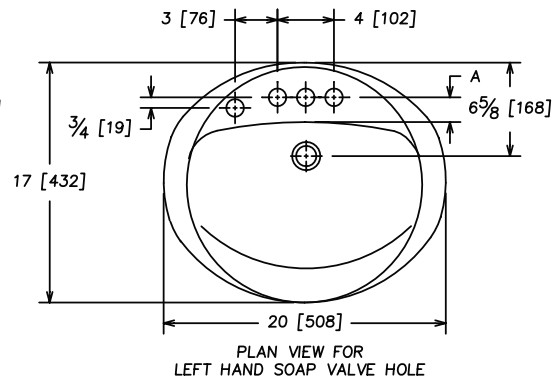

**Self-Rimming  
Countertop Lavatory**  
Vitreous China

**FEATURES**

• **1287V Sonnet™**

1287V Sonnet™ (4" [102] centerset) 20" [508] x 17" [432] vitreous china self-rimming oval basin and front overflow.

• **1287S Sonnet™**

1287S Sonnet™ (8" [203] centerset) 20" [508] x 17" [432] vitreous china self-rimming oval basin and front overflow.

**Trim:**

**Waste:**

**Supplies:**

**Trap:**

**NOTES**

- Fixture conforms to ANSI/ASME A112.19.2M standard.
- Size: Lavatory 20" [508] x 17" [432] , Basin 16 ½" [419] x 10 ½" [267]
- Fixture complies with Americans With Disabilities Act when roughed-in on 12" [305] centerline from the front of countertop and the top of the lavatory is mounted at rim height of 34" [864] maximum.
- Countertop template and sealant furnished.
- Countertop furnished by others.

DIMENSION	A
"S" DRILLING	1 1/2 [38]
"V" DRILLING	1 3/4 [44]

NOTE: \* SUGGESTED DIMENSION - VARIABLE DEPENDING ON TYPE OF SUPPLY AND WASTE.

\*\* FIXTURE COMPLIES WITH AMERICANS WITH DISABILITIES ACT WHEN ROUGHED-IN ON 12" [305] CENTERLINE FROM THE FRONT OF COUNTERTOP AND THE TOP OF THE LAVATORY IS MOUNTED AT RIM HEIGHT OF 34" [864] MAXIMUM.