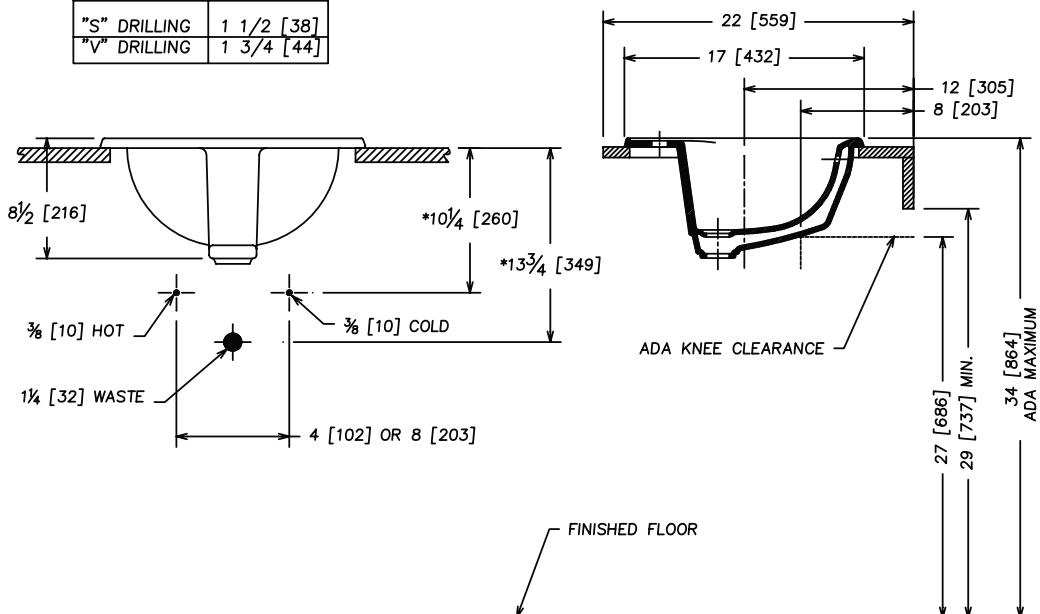

**Self-Rimming  
Countertop Lavatory**  
Vitreous China

**FEATURES**

• **1287V Sonnet™**

1287V Sonnet™ (4" [102] centerset) 20" [508] x 17" [432] vitreous china self-rimming oval basin and front overflow.

• **1287S Sonnet™**

1287S Sonnet™ (8" [203] centerset) 20" [508] x 17" [432] vitreous china self-rimming oval basin and front overflow.

**Trim:**

**Waste:**

**Supplies:**

**Trap:**

**NOTES**

- Fixture conforms to ANSI/ASME A112.19.2M standard.
- Size: Lavatory 20" [508] x 17" [432] , Basin 16 ½" [419] x 10 ½" [267]
- Fixture complies with Americans With Disabilities Act when roughed-in on 12" [305] centerline from the front of countertop and the top of the lavatory is mounted at rim height of 34" [864] maximum.
- Countertop template and sealant furnished.
- Countertop furnished by others.

DIMENSION	A
"S" DRILLING	1 1/2 [38]
"V" DRILLING	1 3/4 [44]

NOTE: \* SUGGESTED DIMENSION - VARIABLE DEPENDING ON TYPE OF SUPPLY AND WASTE.

\*\* FIXTURE COMPLIES WITH AMERICANS WITH DISABILITIES ACT WHEN ROUGHED-IN ON 12" [305] CENTERLINE FROM THE FRONT OF COUNTERTOP AND THE TOP OF THE LAVATORY IS MOUNTED AT RIM HEIGHT OF 34" [864] MAXIMUM.