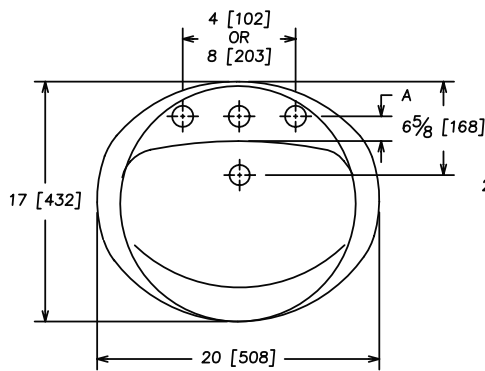

**Self-Rimming  
Countertop Lavatory**  
Vitreous China

**FEATURES**

• **1287V Sonnet™**

1287V Sonnet™ (4" [102] centerset) 20" [508] x 17" [432] vitreous china self-rimming oval basin and front overflow.

• **1287S Sonnet™**

1287S Sonnet™ (8" [203] centerset) 20" [508] x 17" [432] vitreous china self-rimming oval basin and front overflow.

**Trim:**

**Waste:**

**Supplies:**

**Trap:**

**NOTES**

- Fixture conforms to ANSI/ASME A112.19.2M standard.
- Size: Lavatory 20" [508] x 17" [432] , Basin 16 ½" [419] x 10 ½" [267]
- Fixture complies with Americans With Disabilities Act when roughed-in on 12" [305] centerline from the front of countertop and the top of the lavatory is mounted at rim height of 34" [864] maximum.
- Countertop template and sealant furnished.
- Countertop furnished by others.

DIMENSION	A
"S" DRILLING	1 1/2 [38]
"V" DRILLING	1 3/4 [44]

NOTE: \* SUGGESTED DIMENSION - VARIABLE DEPENDING ON TYPE OF SUPPLY AND WASTE.

\*\* FIXTURE COMPLIES WITH AMERICANS WITH DISABILITIES ACT WHEN ROUGHED-IN ON 12" [305] CENTERLINE FROM THE FRONT OF COUNTERTOP AND THE TOP OF THE LAVATORY IS MOUNTED AT RIM HEIGHT OF 34" [864] MAXIMUM.