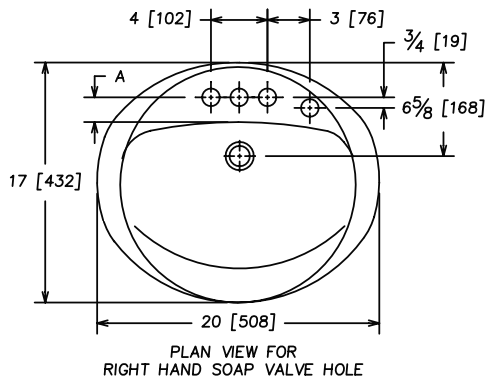

**Self-Rimming  
Countertop Lavatory**  
Vitreous China

**FEATURES**

• **1287V Sonnet™**

1287V Sonnet™ (4" [102] centerset) 20" [508] x 17" [432] vitreous china self-rimming oval basin and front overflow.

• **1287S Sonnet™**

1287S Sonnet™ (8" [203] centerset) 20" [508] x 17" [432] vitreous china self-rimming oval basin and front overflow.

**Trim:**

**Waste:**

**Supplies:**

**Trap:**

**NOTES**

- Fixture conforms to ANSI/ASME A112.19.2M standard.
- Size: Lavatory 20" [508] x 17" [432] , Basin 16 ½" [419] x 10 ½" [267]
- Fixture complies with Americans With Disabilities Act when roughed-in on 12" [305] centerline from the front of countertop and the top of the lavatory is mounted at rim height of 34" [864] maximum.
- Countertop template and sealant furnished.
- Countertop furnished by others.

DIMENSION	A
"S" DRILLING	1 1/2 [38]
"V" DRILLING	1 3/4 [44]

NOTE: \* SUGGESTED DIMENSION - VARIABLE DEPENDING ON TYPE OF SUPPLY AND WASTE.

\*\* FIXTURE COMPLIES WITH AMERICANS WITH DISABILITIES ACT WHEN ROUGHED-IN ON 12" [305] CENTERLINE FROM THE FRONT OF COUNTERTOP AND THE TOP OF THE LAVATORY IS MOUNTED AT RIM HEIGHT OF 34" [864] MAXIMUM.