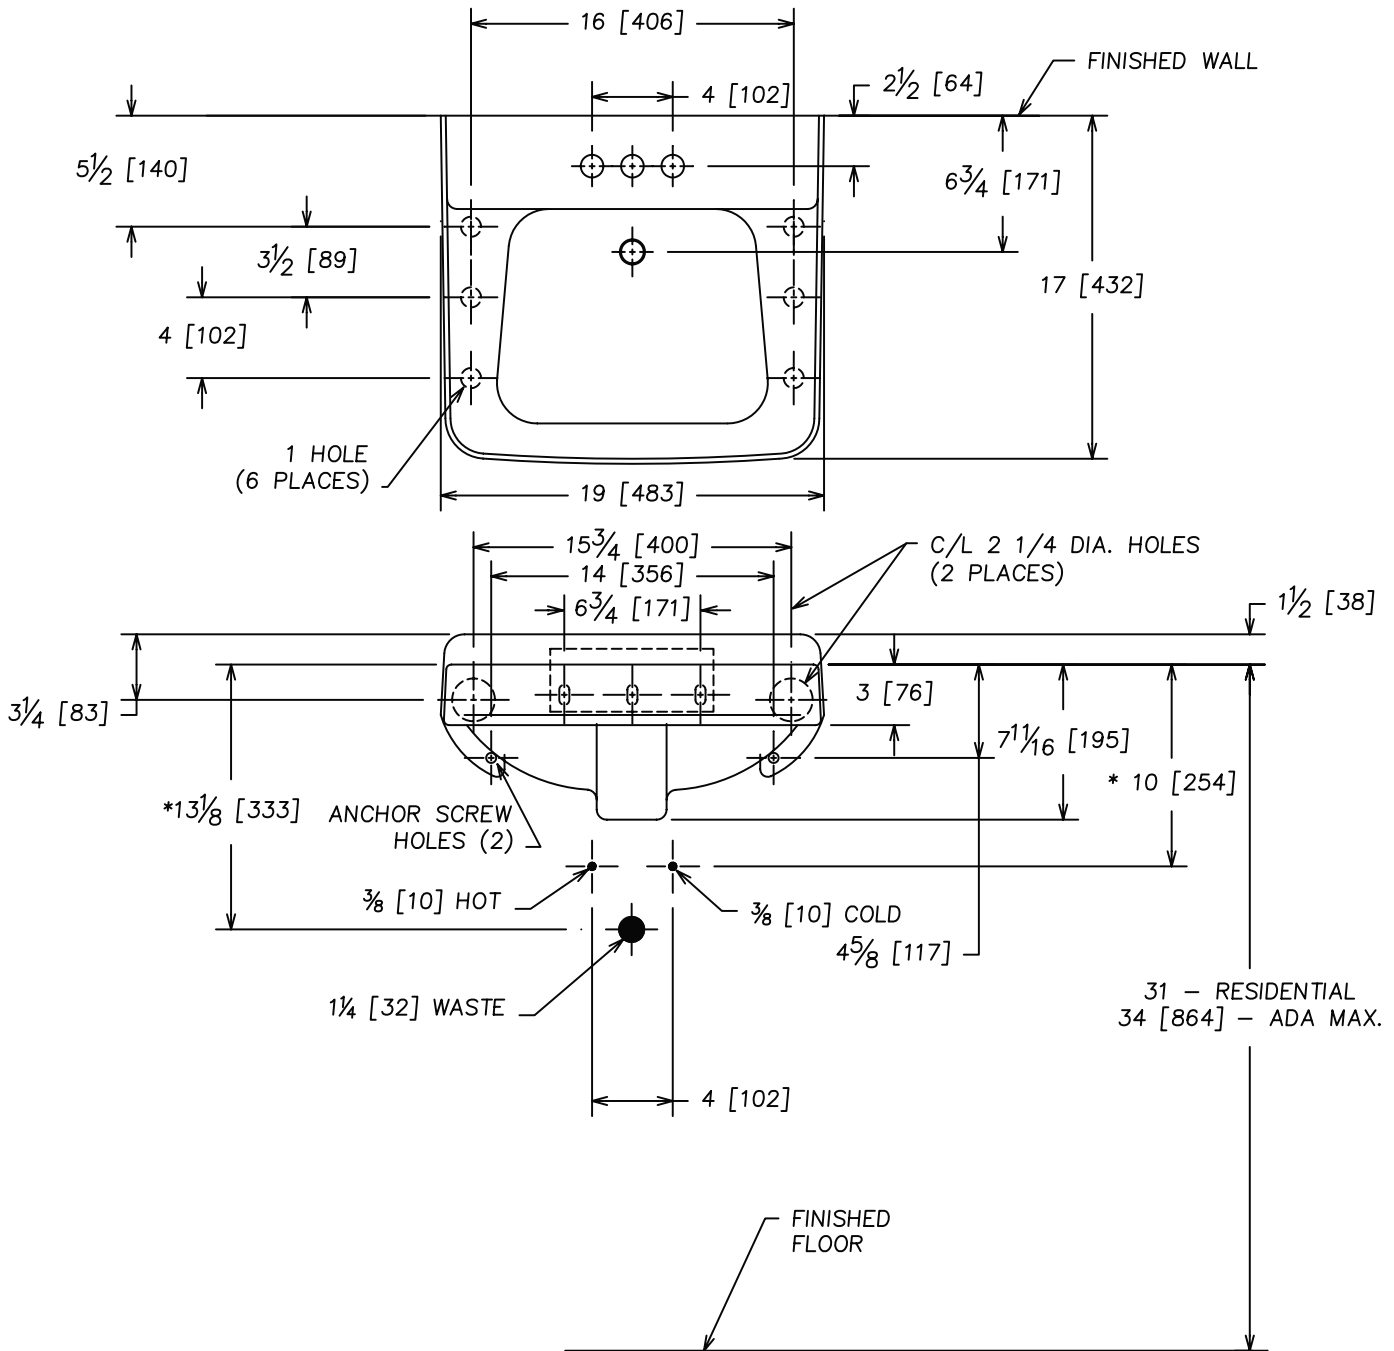

Wall-Mounted Lavatory
Vitreous China

FEATURES

• **1318V Westmont™**

1318V Westmont™ (4" centerset) 19" x 17" vitreous china wall-mounted lavatory with semi-oval basin, ledge back, front overflow, two soap depressions and punched for chair carrier.

• **1320V Westmont™**

1320V Westmont™ (4" centerset) 19" x 17" vitreous china wall-mounted lavatory with semi-oval basin, ledge back, front overflow, two soap depressions and hanger.

Trim:

Waste:

Supplies:

Trap:

NOTES

- *Fixture conforms to ANSI/ASME A112.19.2M standard.*
- *Size: Lavatory, 19" x 17", Basin 14 ½" x 10 ⅝"*
- *Fixture complies with Americans With Disabilities Act, when the top of the lavatory is mounted at rim height of 34" maximum.*
- *Mounting hanger included with 1320 lavatory.*
- *Built in wall or chair carrier furnished by others.*

IMPORTANT: Roughing-in dimensions may vary 1/2" and are subject to change or cancellation without prior notice.
 No responsibility is assumed for use of superseded or voided leaflets.