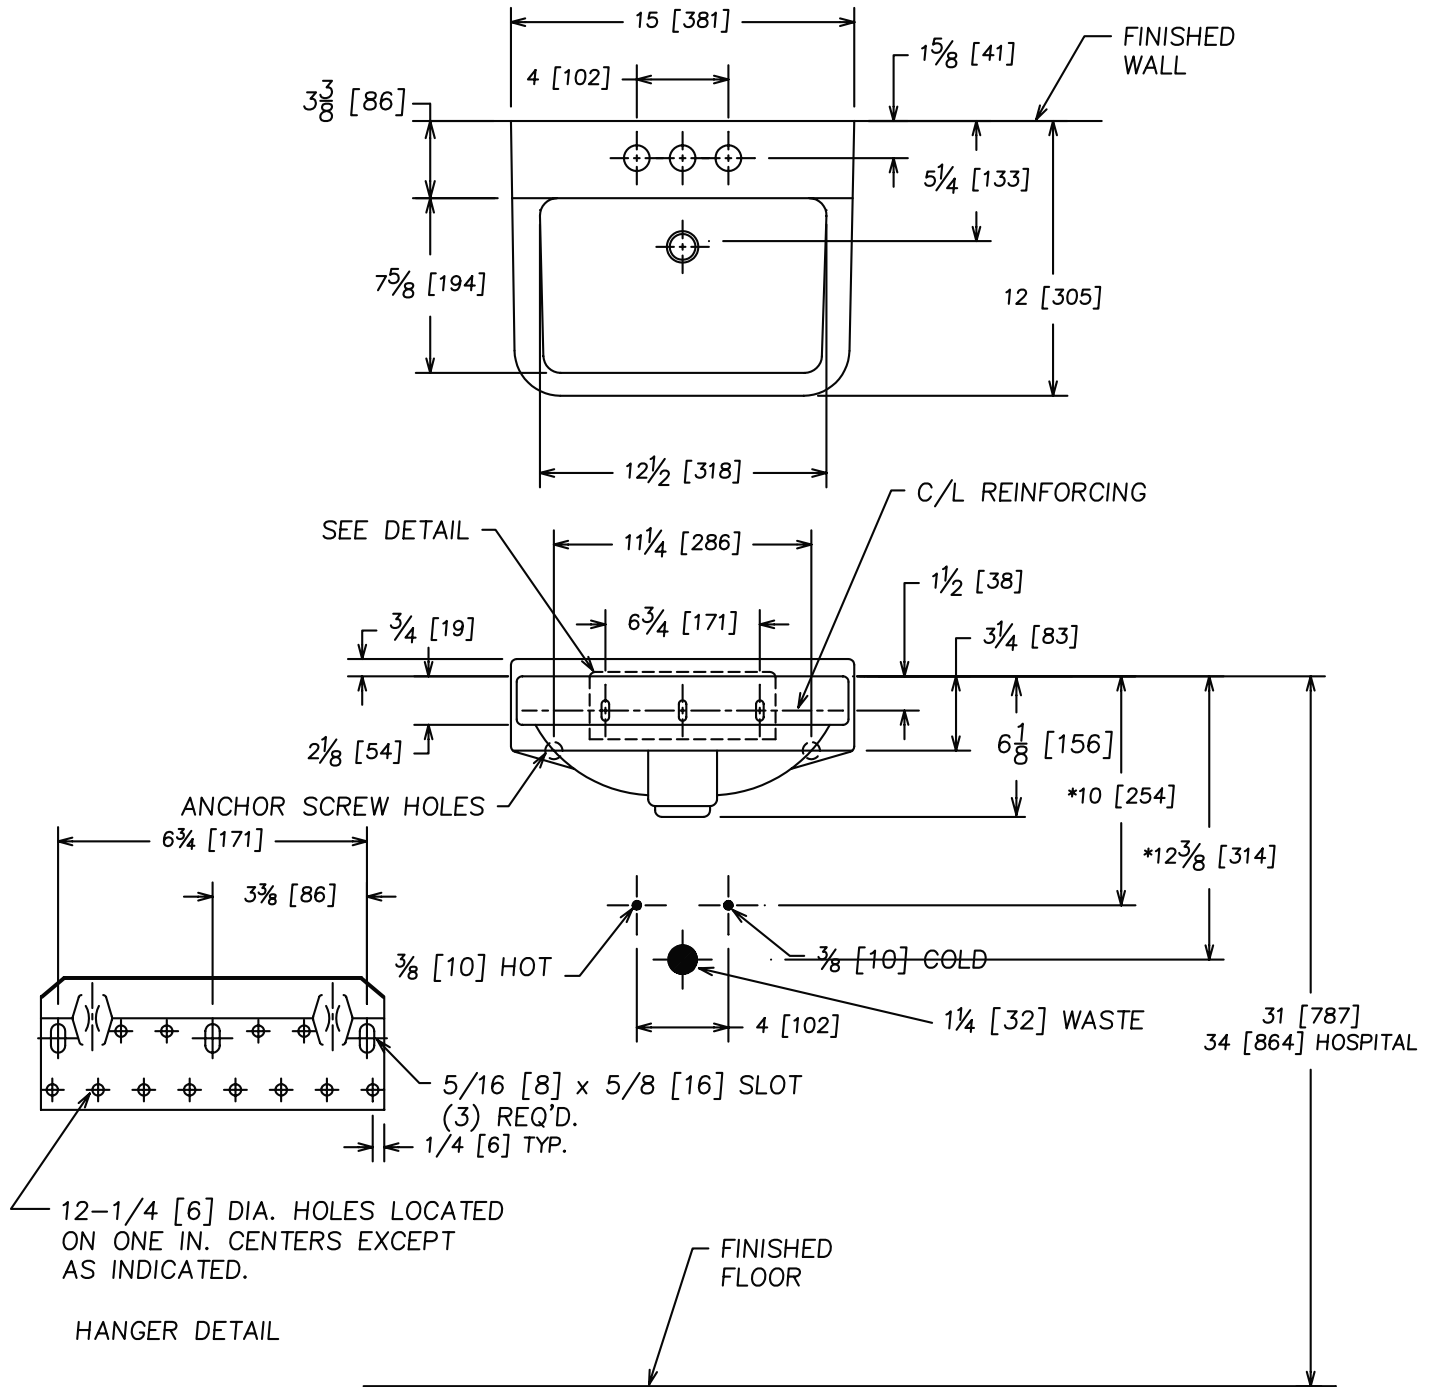

**Space Saver
Wall Hung Lavatory**
Vitreous China

FEATURES

1377V Squire™

1377V Squire™ (4" centerset) 15" x 12" vitreous china lavatory with rectangular basin, ledge back, front overflow.

Support: *Wall mounted with supplied concealed hanger.*

Trim:

Waste:

Supplies:

Trap:

NOTES

- *Fixture conforms to ANSI/ASME A112.19.2M standard.*
- *Size: Lavatory 15" [381] x 12", Basin 12 1/2" x 7 5/8"*

Space Saver Wall Hung Vitreous China Lavatory

Universal-Rundle

NOTES: * SUGGESTED DIMENSION - VARIABLE DEPENDING ON TYPE OF SUPPLY AND WASTE.
ALL ANCHOR HOLES MUST BE USED WITH WALL HANGER TO INSURE PROPER INSTALLATION.

IMPORTANT: Roughing-in dimensions may vary 1/2" and are subject to change or cancellation without prior notice.
No responsibility is assumed for use of superseded or voided leaflets.