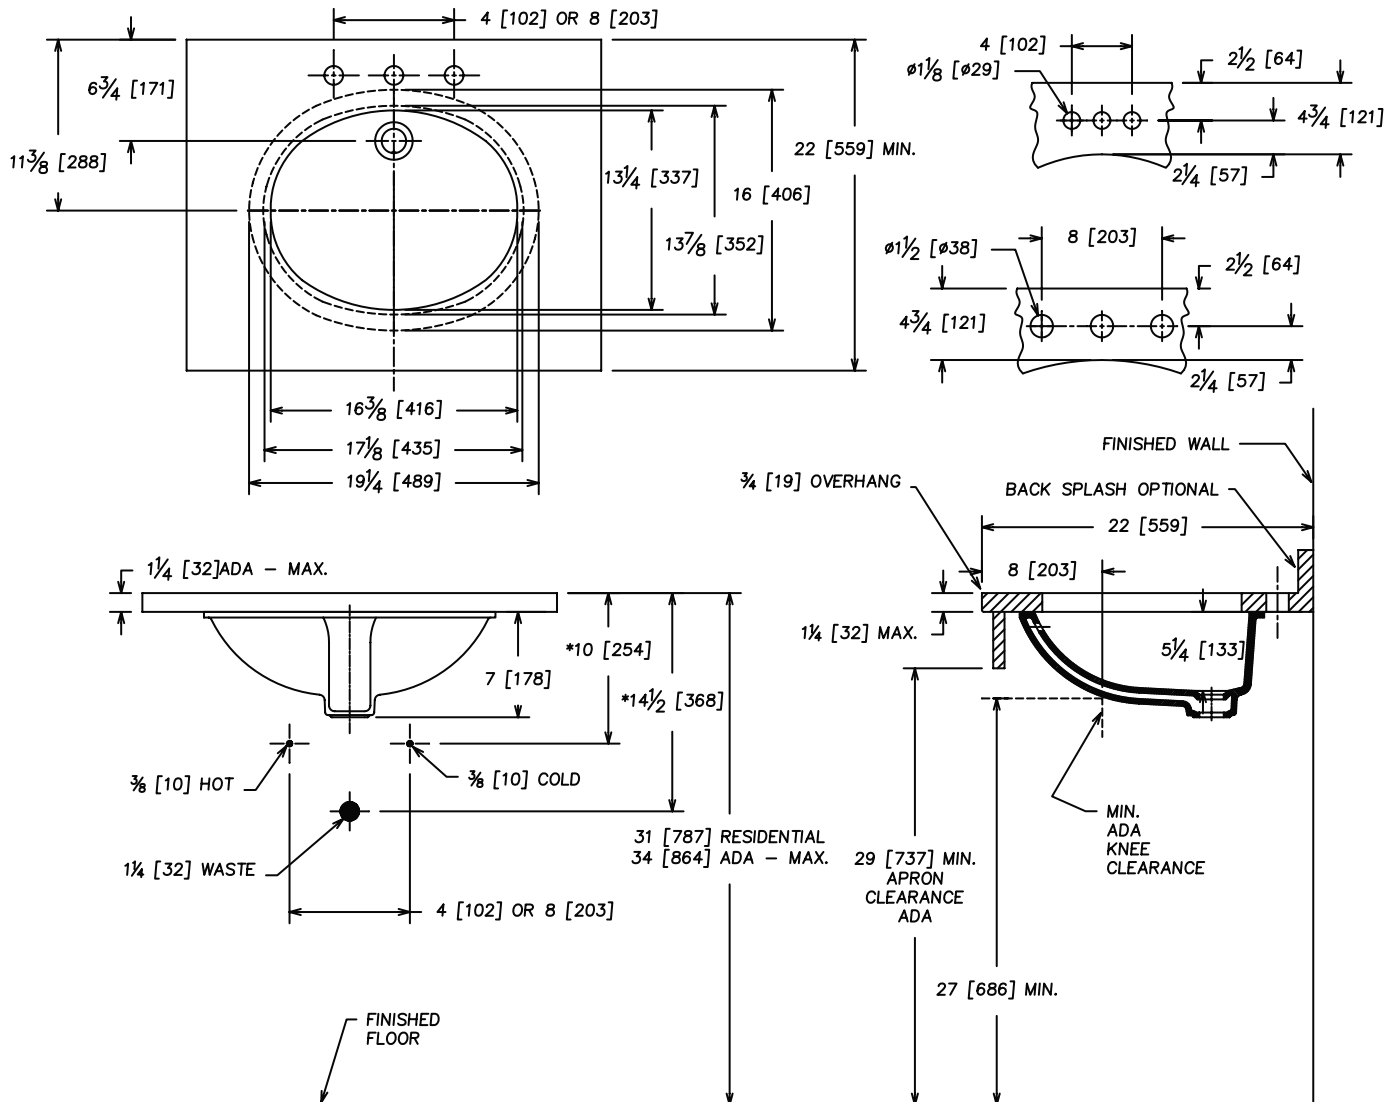

**Under Countertop Lavatory**  
Vitreous China

**FEATURES**

• **1992 Tiara™**

*1992 Tiara™ 19" X 16" vitreous china under countertop mounted lavatory with front overflow.*

**Support:** *Set of six (6) mounting clips included.*

**Trim:**

**Supplies:**

**Trap:**

**NOTES**

- *Fixture conforms to ANSI/ASME A112.19.2M standard.*
- *Size: Lavatory 19 1/4" x 16", Basin 17" x 13 3/4"*
- *Fixture complies with Americans With Disabilities Act when the top of the lavatory is mounted at rim height of 34" maximum.*
- *Countertop furnished by others.*

NOTE: DUE TO VARIATION IN WARE USE ACTUAL BASIN AS TEMPLATE WHEN CUTTING COUNTERTOP  
 \* SUGGESTED DIMENSION -VARIABLE DEPENDING UPON TYPE OF SUPPLY AND WASTE.  
 \*\* FIXTURE COMPLIES WITH AMERICANS WITH DISABILITIES ACT WHEN THE TOP OF THE COUNTERTOP (MAXIMUM 1 1/4" THICK) IS MOUNTED AT A HEIGHT OF 34" MAXIMUM.

**IMPORTANT:** Roughing-in dimensions may vary 1/2" and are subject to change or cancellation without prior notice.  
 No responsibility is assumed for use of superseded or voided leaflets.