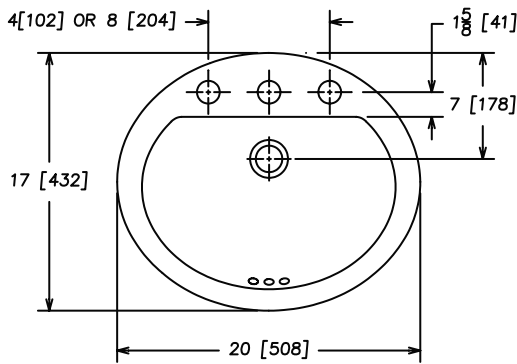

**Self-Rimming
Countertop Lavatory**
Vitreous China

FEATURES

• **1280V Chelsea / 4623V Vienne®**

*4623V Vienne® (4" centerset) 20" x 17"
vitreous china self-rimming oval basin and front
overflow.*

• **1280S Chelsea / 4624S Vienne®**

*4624S Vienne® (8" centerset) 20" x 17"
vitreous china self-rimming oval basin and front
overflow.*

• **1280H Chelsea / 4626H Vienne®**

*4626H Vienne® (One Hole) 20" x 17"
vitreous china self-rimming oval basin and front
overflow.*

Trim:

Waste:

Supplies:

Trap:

NOTES

- *Fixture conforms to ANSI/ASME A112.19.2M standard.*
- *Size: Lavatory 20" x 17", Basin 15 1/2" x 10 1/4"*
- *Fixture complies with Americans With Disabilities Act when the top of the lavatory is mounted at rim height of 34" maximum.*
- *Countertop template and sealant furnished.*
- *Countertop furnished by others.*

NOTES: * SUGGESTED DIMENSION - VARIABLE DEPENDING ON TYPE OF SUPPLY AND WASTE.
 ** FIXTURE COMPLIES WITH AMERICANS WITH DISABILITIES ACT THE LAVATORY IS MOUNTED AT RIM HEIGHT OF 34" MAXIMUM.