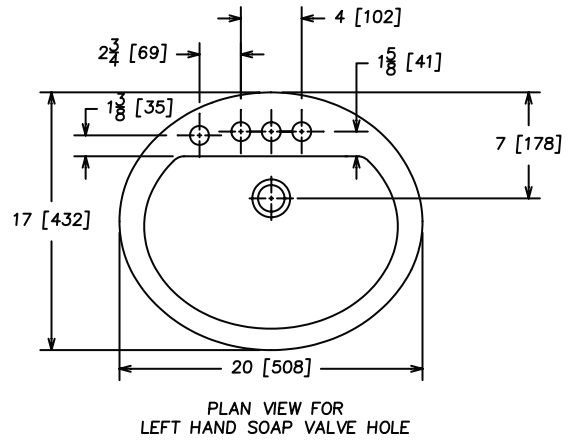

*4624S Vienne® (8" centerset) 20" x 17"
vitreous china self-rimming oval basin and front
overflow.*

• **1280H Chelsea / 4626H Vienne®**

*4626H Vienne® (One Hole) 20" x 17"
vitreous china self-rimming oval basin and front
overflow.*

Trim:

Waste:

Supplies:

Trap:

NOTES

- *Fixture conforms to ANSI/ASME A112.19.2M standard.*
- *Size: Lavatory 20" x 17", Basin 15 1/2" x 10 1/4"*
- *Fixture complies with Americans With Disabilities Act when the top of the lavatory is mounted at rim height of 34" maximum.*
- *Countertop template and sealant furnished.*
- *Countertop furnished by others.*

NOTES: * SUGGESTED DIMENSION - VARIABLE DEPENDING ON TYPE OF SUPPLY AND WASTE.
 ** FIXTURE COMPLIES WITH AMERICANS WITH DISABILITIES ACT THE LAVATORY IS MOUNTED AT RIM HEIGHT OF 34" MAXIMUM.