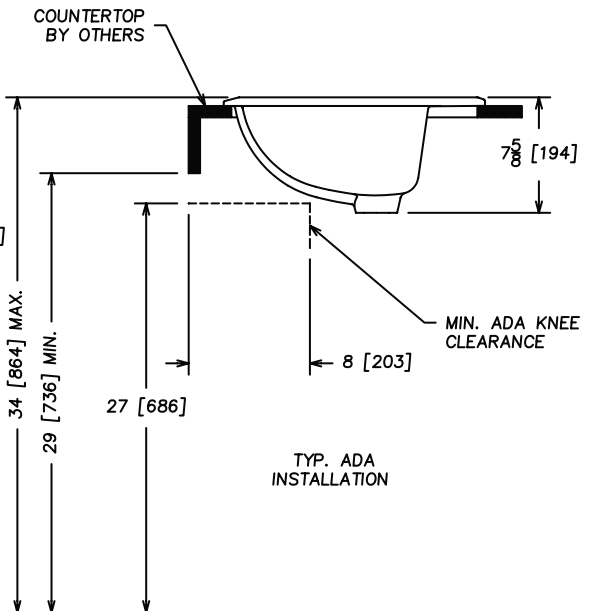

*4624S Vienne® (8" centerset) 20" x 17"
vitreous china self-rimming oval basin and front
overflow.*

• **1280H Chelsea / 4626H Vienne®**

*4626H Vienne® (One Hole) 20" x 17"
vitreous china self-rimming oval basin and front
overflow.*

Trim:

Waste:

Supplies:

Trap:

NOTES

- *Fixture conforms to ANSI/ASME A112.19.2M standard.*
- *Size: Lavatory 20" x 17", Basin 15 1/2" x 10 1/4"*
- *Fixture complies with Americans With Disabilities Act when the top of the lavatory is mounted at rim height of 34" maximum.*
- *Countertop template and sealant furnished.*
- *Countertop furnished by others.*

NOTES: * SUGGESTED DIMENSION - VARIABLE DEPENDING ON TYPE OF SUPPLY AND WASTE.
 ** FIXTURE COMPLIES WITH AMERICANS WITH DISABILITIES ACT THE LAVATORY IS MOUNTED AT RIM HEIGHT OF 34" MAXIMUM.