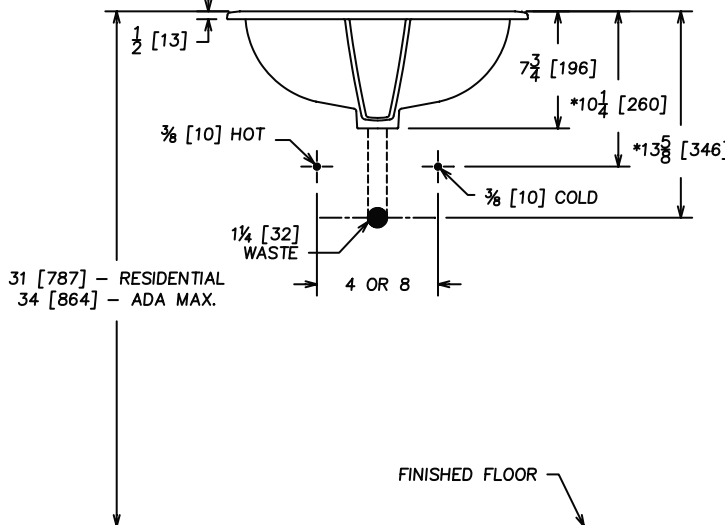

*4624S Vienne® (8" centerset) 20" x 17"
vitreous china self-rimming oval basin and front
overflow.*

• **1280H Chelsea / 4626H Vienne®**

*4626H Vienne® (One Hole) 20" x 17"
vitreous china self-rimming oval basin and front
overflow.*

Trim:

Waste:

Supplies:

Trap:

NOTES

- *Fixture conforms to ANSI/ASME A112.19.2M standard.*
- *Size: Lavatory 20" x 17", Basin 15 1/2" x 10 1/4"*
- *Fixture complies with Americans With Disabilities Act when the top of the lavatory is mounted at rim height of 34" maximum.*
- *Countertop template and sealant furnished.*
- *Countertop furnished by others.*

NOTES: * SUGGESTED DIMENSION - VARIABLE DEPENDING ON TYPE OF SUPPLY AND WASTE.
 ** FIXTURE COMPLIES WITH AMERICANS WITH DISABILITIES ACT THE LAVATORY IS MOUNTED AT RIM HEIGHT OF 34" MAXIMUM.