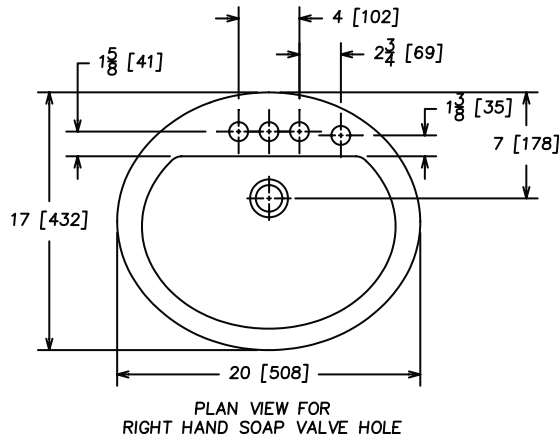

*4624S Vienne® (8" centerset) 20" x 17"
vitreous china self-rimming oval basin and front
overflow.*

• **1280H Chelsea / 4626H Vienne®**

*4626H Vienne® (One Hole) 20" x 17"
vitreous china self-rimming oval basin and front
overflow.*

Trim:

Waste:

Supplies:

Trap:

NOTES

- *Fixture conforms to ANSI/ASME A112.19.2M standard.*
- *Size: Lavatory 20" x 17", Basin 15 1/2" x 10 1/4"*
- *Fixture complies with Americans With Disabilities Act when the top of the lavatory is mounted at rim height of 34" maximum.*
- *Countertop template and sealant furnished.*
- *Countertop furnished by others.*

NOTES: * SUGGESTED DIMENSION - VARIABLE DEPENDING ON TYPE OF SUPPLY AND WASTE.
 ** FIXTURE COMPLIES WITH AMERICANS WITH DISABILITIES ACT THE LAVATORY IS MOUNTED AT RIM HEIGHT OF 34" MAXIMUM.