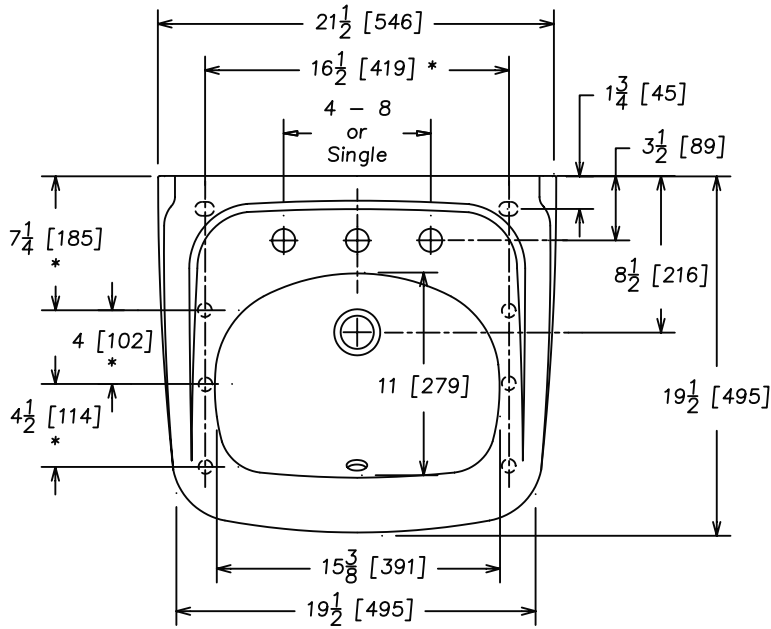

* PUNCHINGS FOR CARRIER ARMS