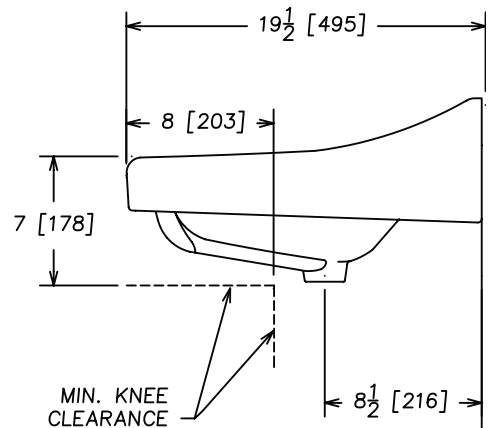

NOTES

- Fixture conforms to ANSI/ASME A112.19.2M standard.
- Size: Lavatory 20" x 19 1/4", Basin 11" x 15 3/8"
- Fixture complies with Americans With Disabilities Act when mounted at rim height of 34" maximum.

Trim:

Waste:

Supplies:

Trap:

* PUNCHINGS FOR CARRIER ARMS

NOTE : FIXTURE COMPLIES WITH AMERICANS WITH DISABILITIES ACT WHEN MOUNTED AT RIM HEIGHT OF 34" MAXIMUM.