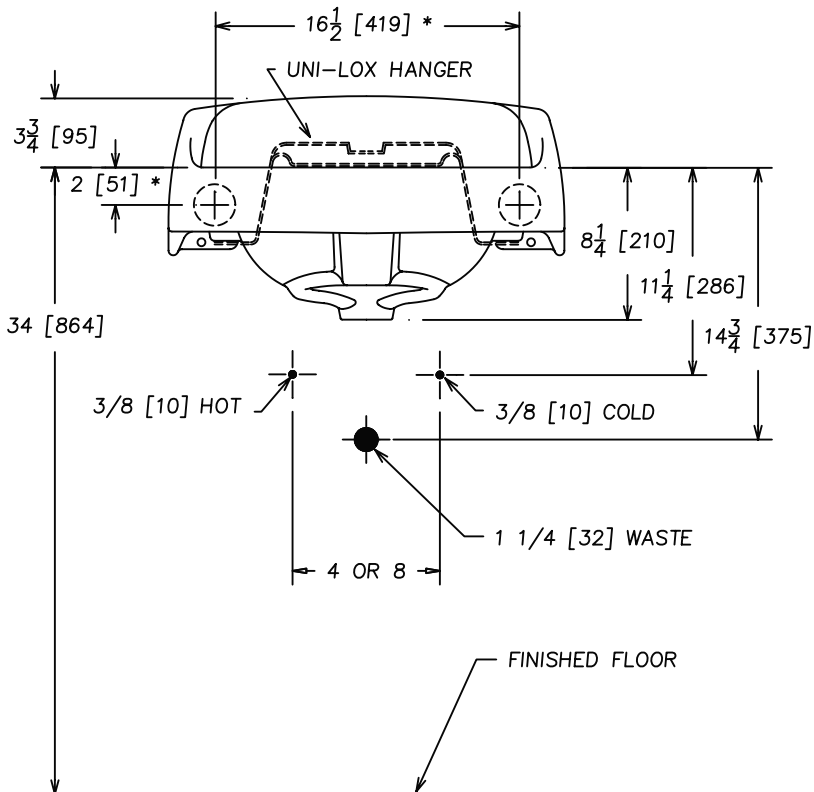

• **4643S Clayton**

4643S Clayton (8" centerset) 20" x 19" vitreous china, wall-hung lavatory with a 4" high back, contoured side splash shields and front overflow drain. Also has accommodations for concealed arm carrier or Uni-Lox® support system.

• **4642H Clayton**

4642H Clayton (single hole) 20" x 19" vitreous china, wall-hung lavatory with a 4" high back, contoured side splash shields and front overflow drain. Also has accommodations for concealed arm carrier or Uni-Lox® support system.

NOTES

- Fixture conforms to ANSI/ASME A112.19.2M standard.
- Size: Lavatory 20" x 19 1/4", Basin 11" x 15 3/8"
- Fixture complies with Americans With Disabilities Act when mounted at rim height of 34" maximum.

Trim:

Waste:

Supplies:

Trap:

* PUNCHINGS FOR CARRIER ARMS

NOTE : FIXTURE COMPLIES WITH AMERICANS WITH DISABILITIES ACT WHEN MOUNTED AT RIM HEIGHT OF 34" MAXIMUM.