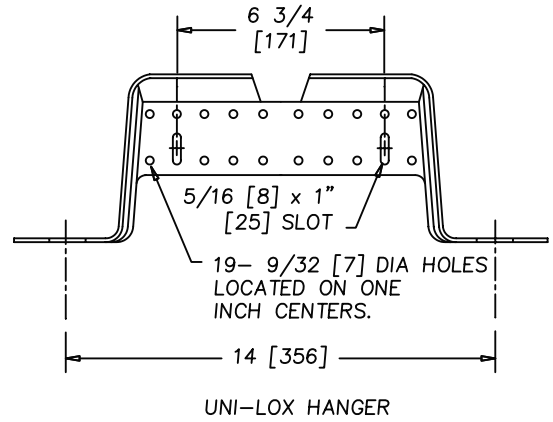

• **4642H Clayton**

4642H Clayton (single hole) 20" x 19" vitreous china, wall-hung lavatory with a 4" high back, contoured side splash shields and front overflow drain. Also has accommodations for concealed arm carrier or Uni-Lox® support system.

NOTES

- Fixture conforms to ANSI/ASME A112.19.2M standard.
- Size: Lavatory 20" x 19 1/4", Basin 11" x 15 3/8"
- Fixture complies with Americans With Disabilities Act when mounted at rim height of 34" maximum.

Trim:

Waste:

Supplies:

Trap:

* PUNCHINGS FOR CARRIER ARMS

NOTE : FIXTURE COMPLIES WITH AMERICANS WITH DISABILITIES ACT WHEN MOUNTED AT RIM HEIGHT OF 34" MAXIMUM.