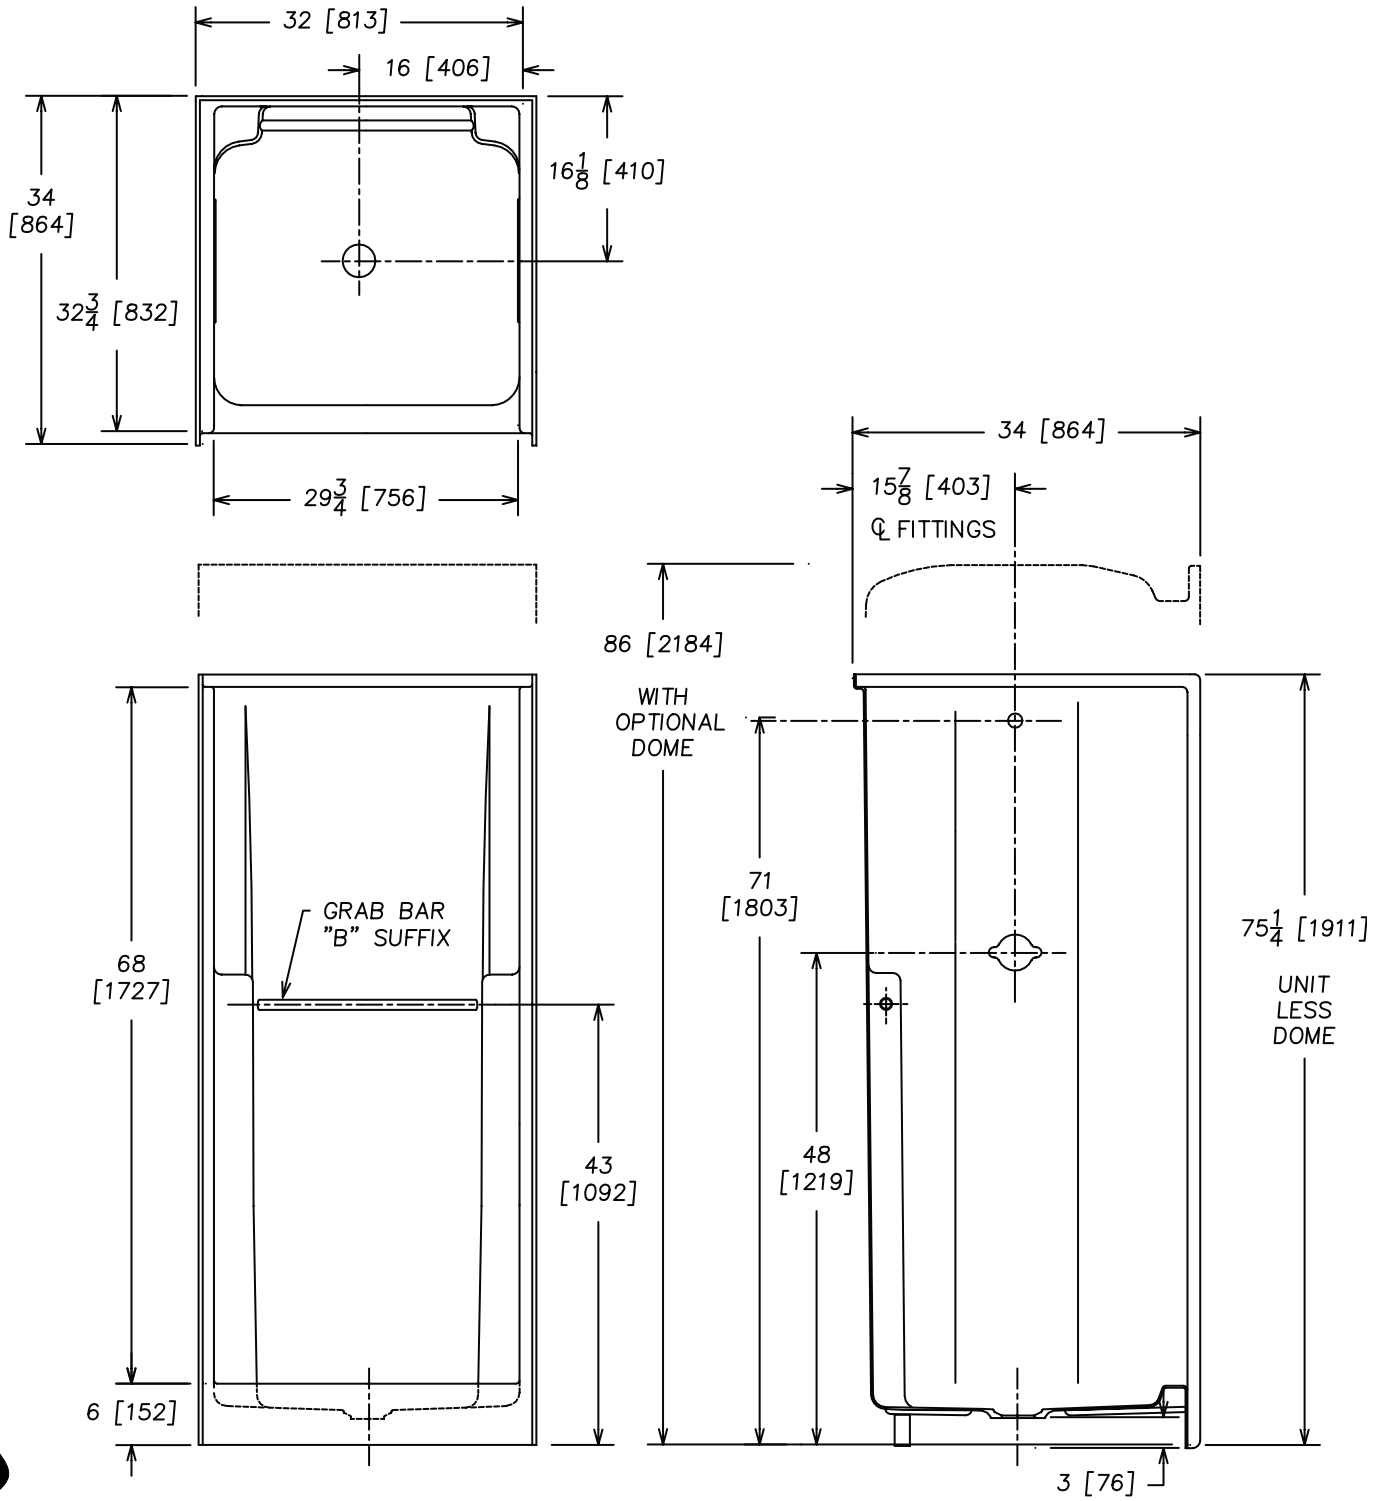

32" One Piece Shower Above The Floor Rough-In High Gloss Gelcoat Finish

FEATURES

- **G 3233.52**

G 3233.52 Atlas® AFR 32" x 34" x 75" (nominal). This one piece unit accommodates above the floor rough-in installation, twin integral soap dishes and a slip resistant floor.

The unit is made of sanitary grade high gloss polyester gelcoat with reinforced composite matrix. This unit shall have a fire rating of "B" and a flame spread of less than 75.

NOTES

- *Dimensions: 32" x 34" x 75 1/4" with flange
Shipping Weight: 93 lbs.
Certifications: ANSI Z124.2*
- *For unit with stainless steel towel bar option use G 3233.52B.*
- *Illustrated installation instructions included.*

OPTIONS

- *Gelcoat dome. (GD32A)*
- *2" plastic drain with chrome plated strainer. (PD2)*
- *2" cast brass drain with chrome plated strainer. (H30)*
- *Recommended enclosures include Showerite Door models 803R, 803CR, 803GR, 803CGR.*
- *Factory mounted door. Specify hinge on right or left side. (FMD)*
- *Gelcoat with anti bacterial protection. Available in white and bone only. (ABP)*

IMPORTANT: Roughing-in dimensions may vary 1/2" and are subject to change or cancellation without prior notice.
No responsibility is assumed for use of superseded or voided leaflets.