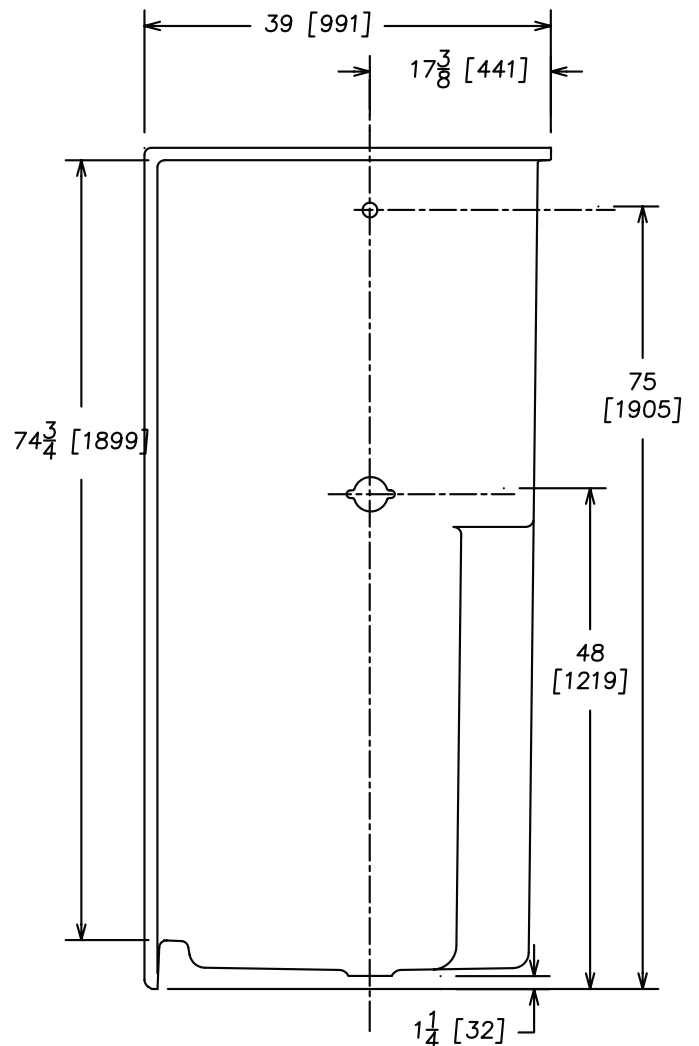

One Piece Neo-Angle Shower High Gloss Gelcoat Finish

FEATURES

- **G 3838.50**

G 3838.50 Neo-Angle 39" x 39" x 81" (nominal). This one piece unit has two walls for corner installation and a slip resistant floor.

The unit is made of sanitary grade high gloss polyester gelcoat with reinforced composite matrix. This unit shall have a fire rating of "B" and a flame spread of less than 75.

NOTES

- *Dimensions: 39" x 39" x 81" with flange
Shipping Weight: 90 lbs.
Certifications: ANSI Z124.2*
- *Illustrated installation instructions included.*

OPTIONS

- *2" plastic drain with chrome plated strainer. (PD2)*
- *2" cast brass drain with chrome plated strainer. (H30)*
- *Recommended enclosures include Showerite Door models SPQF1R, SPQF1CR, SPQF1GR, SPQF1CGR.*
- *Gelcoat with anti bacterial protection. Available in white and bone only. (ABP)*

One Piece Neo-Angle High Gloss Gelcoat Finish Shower

IMPORTANT: Roughing-in dimensions may vary 1/2" and are subject to change or cancellation without prior notice. No responsibility is assumed for use of superseded or voided leaflets.