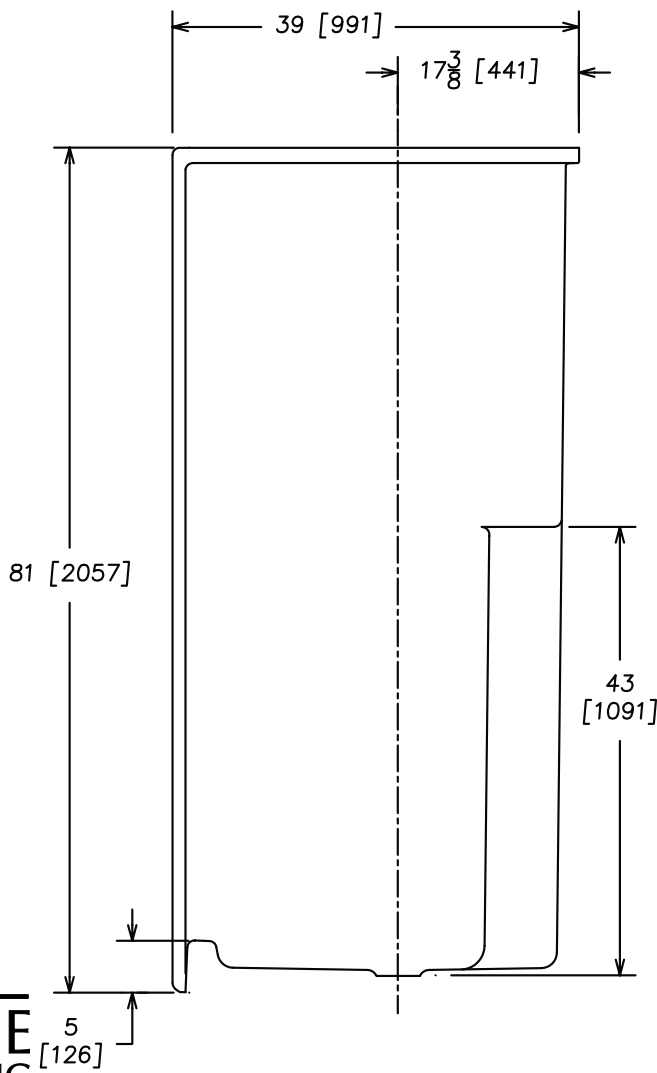

One Piece Neo-Angle Shower High Gloss Gelcoat Finish

FEATURES

- **G 3838.50**

G 3838.50 Neo-Angle 39" x 39" x 81" (nominal). This one piece unit has two walls for corner installation and a slip resistant floor.

The unit is made of sanitary grade high gloss polyester gelcoat with reinforced composite matrix. This unit shall have a fire rating of "B" and a flame spread of less than 75.

NOTES

- *Dimensions: 39" x 39" x 81" with flange
Shipping Weight: 90 lbs.
Certifications: ANSI Z124.2*
- *Illustrated installation instructions included.*

OPTIONS

- *2" plastic drain with chrome plated strainer. (PD2)*
- *2" cast brass drain with chrome plated strainer. (H30)*
- *Recommended enclosures include Showerite Door models SPQF1R, SPQF1CR, SPQF1GR, SPQF1CGR.*
- *Gelcoat with anti bacterial protection. Available in white and bone only. (ABP)*

One Piece Neo-Angle High Gloss Gelcoat Finish Shower

IMPORTANT: Roughing-in dimensions may vary 1/2" and are subject to change or cancellation without prior notice. No responsibility is assumed for use of superseded or voided leaflets.