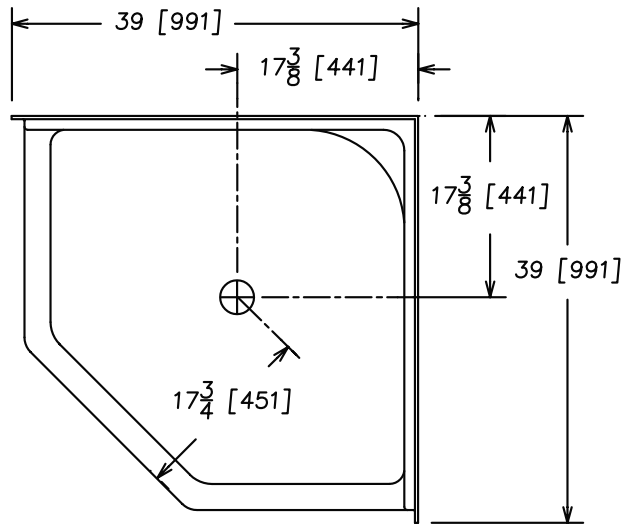

One Piece Neo-Angle Shower High Gloss Gelcoat Finish

FEATURES

- **G 3838.50**

G 3838.50 Neo-Angle 39" x 39" x 81" (nominal). This one piece unit has two walls for corner installation and a slip resistant floor.

The unit is made of sanitary grade high gloss polyester gelcoat with reinforced composite matrix. This unit shall have a fire rating of "B" and a flame spread of less than 75.

NOTES

- *Dimensions: 39" x 39" x 81" with flange
Shipping Weight: 90 lbs.
Certifications: ANSI Z124.2*
- *Illustrated installation instructions included.*

OPTIONS

- *2" plastic drain with chrome plated strainer. (PD2)*
- *2" cast brass drain with chrome plated strainer. (H30)*
- *Recommended enclosures include Showerite Door models SPQF1R, SPQF1CR, SPQF1GR, SPQF1CGR.*
- *Gelcoat with anti bacterial protection. Available in white and bone only. (ABP)*

One Piece Neo-Angle High Gloss Gelcoat Finish Shower

IMPORTANT: Roughing-in dimensions may vary 1/2" and are subject to change or cancellation without prior notice. No responsibility is assumed for use of superseded or voided leaflets.