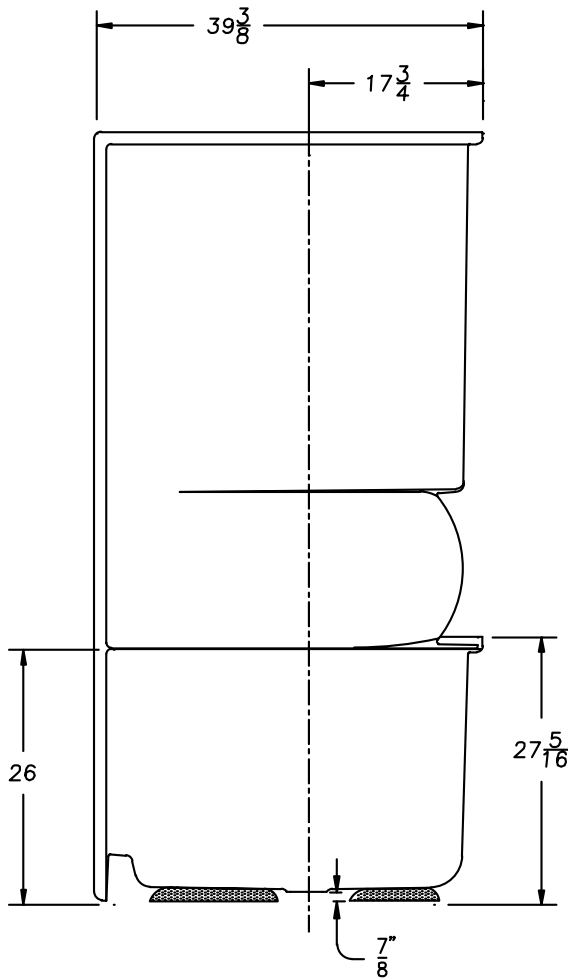

Two Piece Neo-Angle Shower High Gloss Gelcoat Finish

FEATURES

- **G 3838.51 Neo-Angle**

G 3838.51 Neo-Angle 39" x 39" x 79" (nominal). This two piece unit has a integral ledge and a slip resistant floor.

This unit is made of sanitary grade polyester high gloss gelcoat with reinforced composite matrix. This unit shall have a fire rating of "B" and a flame spread of less than 75.

NOTES

- *Dimensions: 39 3/8" x 39 3/8" x 78 3/4" with flange
Shipping Weight: 90 lbs.
Certifications: ANSI Z124.2*
- *Illustrated installation instructions included.*

OPTIONS

- *2" plastic drain with chrome plated strainer. (PD2)*
- *2" cast brass drain with chrome plated strainer. (H30)*
- *Recommended enclosures include Showerite Door models SPQF1R, SPQF1CR, SPQF1GR, SPQF1CGR.*
- *Gelcoat with anti bacterial protection. Available in white and bone only. (ABP)*

NEO-ANGLE

Two Piece Neo-Angle High Gloss Gelcoat Finish Shower

G 3838.51

IMPORTANT: Roughing-in dimensions may vary $\frac{1}{2}$ " and are subject to change or cancellation without prior notice.
No responsibility is assumed for use of superseded or voided leaflets.