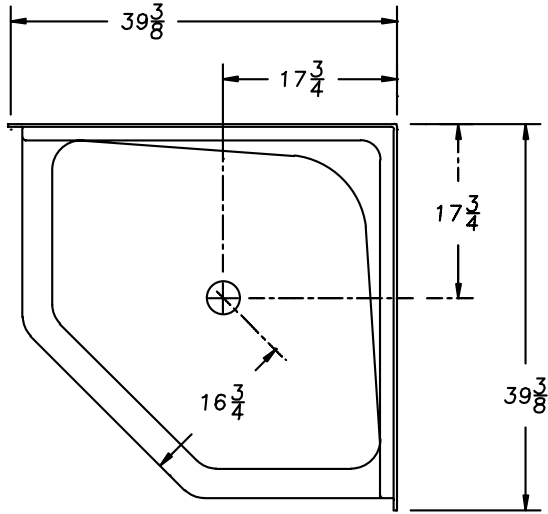

Two Piece Neo-Angle Shower High Gloss Gelcoat Finish

FEATURES

- **G 3838.51 Neo-Angle**

G 3838.51 Neo-Angle 39" x 39" x 79" (nominal). This two piece unit has a integral ledge and a slip resistant floor.

This unit is made of sanitary grade polyester high gloss gelcoat with reinforced composite matrix. This unit shall have a fire rating of "B" and a flame spread of less than 75.

NOTES

- *Dimensions: 39 3/8" x 39 3/8" x 78 3/4" with flange
Shipping Weight: 90 lbs.
Certifications: ANSI Z124.2*
- *Illustrated installation instructions included.*

OPTIONS

- *2" plastic drain with chrome plated strainer. (PD2)*
- *2" cast brass drain with chrome plated strainer. (H30)*
- *Recommended enclosures include Showerite Door models SPQF1R, SPQF1CR, SPQF1GR, SPQF1CGR.*
- *Gelcoat with anti bacterial protection. Available in white and bone only. (ABP)*

NEO-ANGLE

Two Piece Neo-Angle High Gloss Gelcoat Finish Shower

G 3838.51

IMPORTANT: Roughing-in dimensions may vary $\frac{1}{2}$ " and are subject to change or cancellation without prior notice.
No responsibility is assumed for use of superseded or voided leaflets.