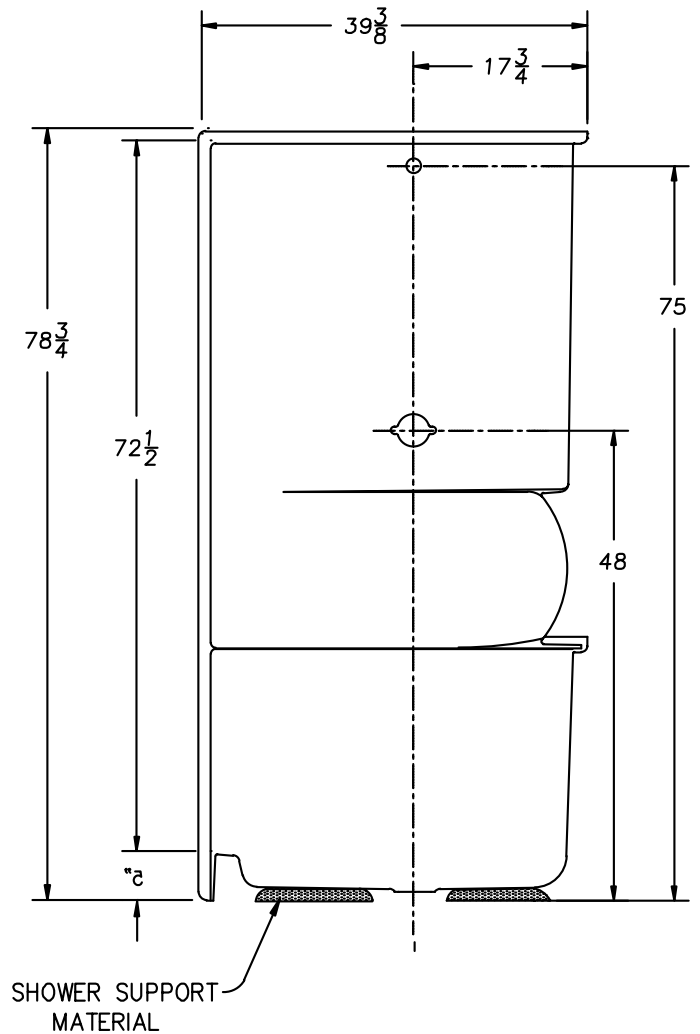

Two Piece Neo-Angle Shower High Gloss Gelcoat Finish

FEATURES

- **G 3838.51 Neo-Angle**

G 3838.51 Neo-Angle 39" x 39" x 79" (nominal). This two piece unit has a integral ledge and a slip resistant floor.

This unit is made of sanitary grade polyester high gloss gelcoat with reinforced composite matrix. This unit shall have a fire rating of "B" and a flame spread of less than 75.

NOTES

- *Dimensions: 39 3/8" x 39 3/8" x 78 3/4" with flange
Shipping Weight: 90 lbs.
Certifications: ANSI Z124.2*
- *Illustrated installation instructions included.*

OPTIONS

- *2" plastic drain with chrome plated strainer. (PD2)*
- *2" cast brass drain with chrome plated strainer. (H30)*
- *Recommended enclosures include Showerite Door models SPQF1R, SPQF1CR, SPQF1GR, SPQF1CGR.*
- *Gelcoat with anti bacterial protection. Available in white and bone only. (ABP)*

NEO-ANGLE

Two Piece Neo-Angle High Gloss Gelcoat Finish Shower

G 3838.51

IMPORTANT: Roughing-in dimensions may vary $\frac{1}{2}$ " and are subject to change or cancellation without prior notice.
No responsibility is assumed for use of superseded or voided leaflets.