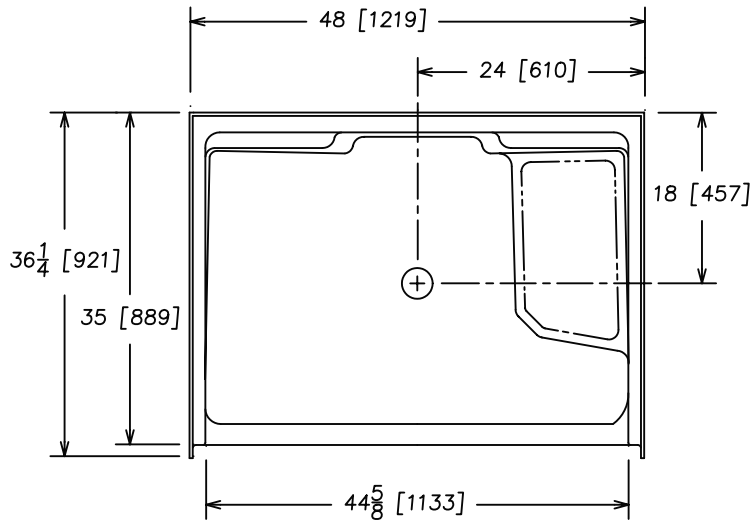

48" Two Piece Shower High Gloss Gelcoat Finish

FEATURES

- **G 4835.54R**

G 4835.54R Mars II 48" x 36" x 73" (nominal). This two piece unit has a mating ledge especially designed to prevent puddling at joint, two convenient toiletry shelves, corner seat (at right side only), center drain and a slip resistant floor.

The unit is made of sanitary grade high gloss polyester gelcoat with reinforced composite matrix. This unit shall have a fire rating of "B" and a flame spread of less than 75.

NOTES

- Dimensions: 48" x 36 1/4" x 73" with flange
Shipping Weight: 119 lbs.
Certifications: ANSI Z124.2
- For unit with towel bar option use G 4835.54BR.
- Illustrated installation instructions included.

OPTIONS

- Thermoformed dome. (6632)
- 2" plastic drain with chrome plated strainer. (PD2)
- 2" cast brass drain with chrome plated strainer. (H30)
- Recommended enclosures include Showerite Door models 845AKH, 845CAKH, 845GAKH, 845CGAKH.
- Gelcoat with anti bacterial protection. Available in white and bone only. (ABP)

MARS II

48" Two Piece High Gloss Gelcoat Finish Shower

G 4835.54R

IMPORTANT: Roughing-in dimensions may vary 1/2" and are subject to change or cancellation without prior notice.
No responsibility is assumed for use of superseded or voided leaflets.