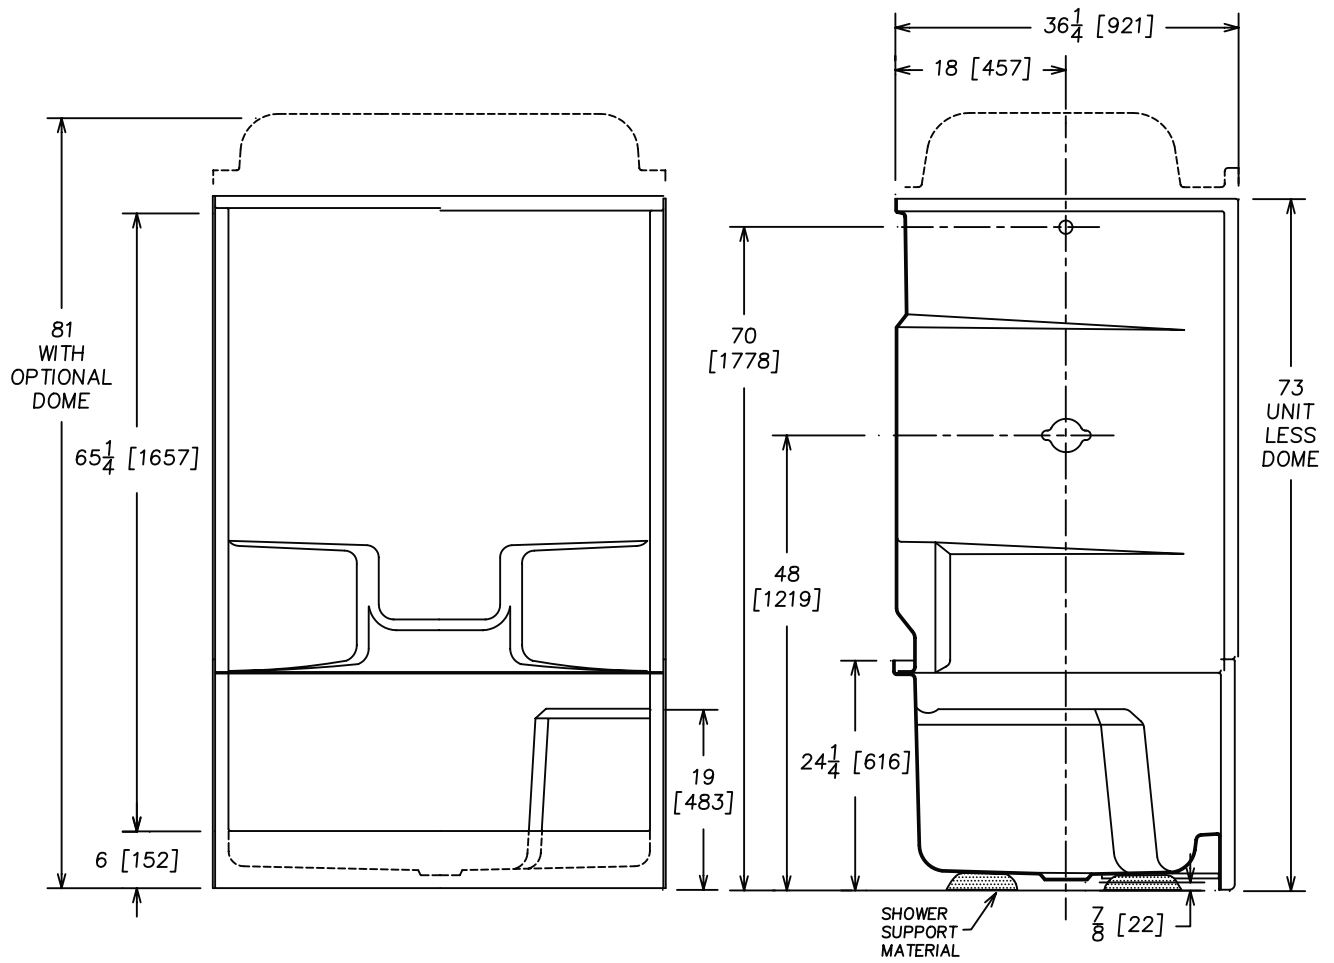

48" Two Piece Shower High Gloss Gelcoat Finish

FEATURES

- **G 4835.54R**

G 4835.54R Mars II 48" x 36" x 73" (nominal). This two piece unit has a mating ledge especially designed to prevent puddling at joint, two convenient toiletry shelves, corner seat (at right side only), center drain and a slip resistant floor.

The unit is made of sanitary grade high gloss polyester gelcoat with reinforced composite matrix. This unit shall have a fire rating of "B" and a flame spread of less than 75.

NOTES

- Dimensions: 48" x 36 1/4" x 73" with flange
Shipping Weight: 119 lbs.
Certifications: ANSI Z124.2
- For unit with towel bar option use G 4835.54BR.
- Illustrated installation instructions included.

OPTIONS

- Thermoformed dome. (6632)
- 2" plastic drain with chrome plated strainer. (PD2)
- 2" cast brass drain with chrome plated strainer. (H30)
- Recommended enclosures include Showerite Door models 845AKH, 845CAKH, 845GAKH, 845CGAKH.
- Gelcoat with anti bacterial protection. Available in white and bone only. (ABP)

MARS II

48" Two Piece High Gloss Gelcoat Finish Shower

G 4835.54R

IMPORTANT: Roughing-in dimensions may vary 1/2" and are subject to change or cancellation without prior notice.
No responsibility is assumed for use of superseded or voided leaflets.