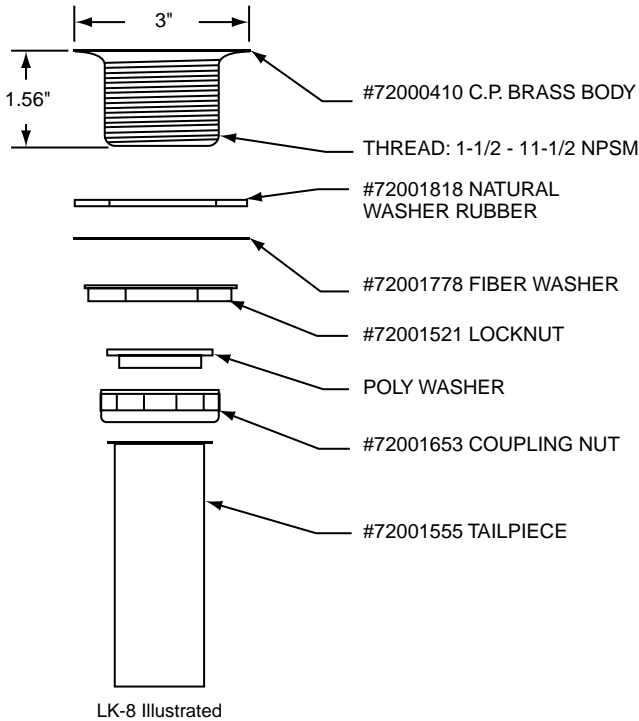

SPECIFICATIONS

GENERAL

- LK-8** Small chrome plated brass drain fitting for 2" opening. 3" top diameter and 1-1/2" x 4" chrome plated brass tailpiece.
 - LK-9** Same as LK-8, except with 1-1/4" x 4" chrome plated brass tailpiece.
 - LK-337:** All 300 Series stainless steel with 3" top body diameter.
- LK-8 and LK-9 are sold both as accessory items, as well as with selected sink packages. LK-337 is sold as an accessory item only.

Model LK-8 Shown

ALL DIMENSIONS IN INCHES. TO CONVERT TO MILLIMETERS MULTIPLY BY 25.4.

In keeping with our policy of continuing product improvement, Elkay reserves the right to change product specifications without notice.