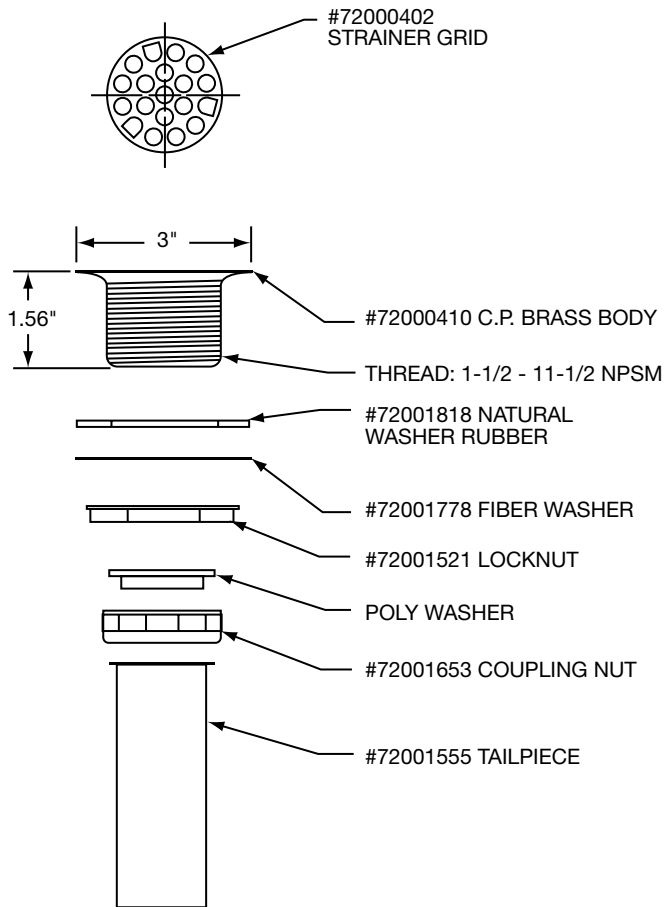

ELKAY® SPECIFICATIONS

Sink Accessories LK8, LK9 and LK337 Drains

GENERAL

LK8 Small chrome plated brass drain fitting for 2" opening. 3" top diameter and 1-1/2" x 4" chrome plated brass tailpiece.

LK9 Same as LK8, except with 1-1/4" x 4" chrome plated brass tailpiece.

LK337 All 300 Series stainless steel with 3" top body diameter.

LK8 and LK9 are sold both as accessory items, as well as with selected sink packages. LK337 is sold as an accessory item only.

Model LK8

LK8 Illustrated

ALL DIMENSIONS IN INCHES, TO CONVERT TO MILLIMETERS MULTIPLY BY 25.4.

In keeping with our policy of continuing product improvement, Elkay reserves the right to change product specifications without notice.