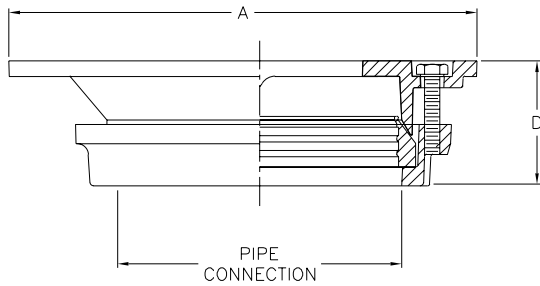

TORQUE SET OFF-SET CLOSET FLANGE

- Heavy-duty torque set, off-set cast iron closet flange comes complete with integral compression seal to waste line.
- Ideal for new or retrofit installations.

Model Number	Pipe Connections	Dimensions in Inches [mm]		Box Qty.	List Price Each
		A	D		
CF2983-CI4	4" [102] Compress-in	7-5/8" [195]	2" [51]	6	\$40.00

TORQUE SET DEEP-BODIED CLOSET FLANGE

- Heavy-duty torque set, deep-bodied cast iron closet flange comes complete with integral compression seal to waste line.
- Ideal for new or retrofit installations.

Model Number	Pipe Connections	Dimensions in Inches [mm]		Box Qty.	List Price Each
		A	D		
CF2984-CI4	4" [102] Compress-in	7" [178]	3-3/4" [95]	6	\$17.50

MISCELLANEOUS