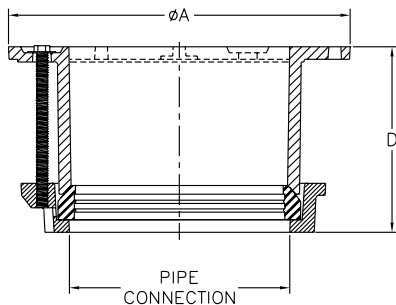

TORQUE SET OFF-SET CLOSET FLANGE

- Heavy-duty torque set, off-set cast iron closet flange comes complete with integral compression seal to waste line.
- Ideal for new or retrofit installations.

Model Number	Pipe Connections	Dimensions in Inches [mm]		Box Qty.	List Price Each
		A	D		
CF2983-CI4	4" [102] Compress-in	7-5/8" [195]	2" [51]	6	\$40.00

TORQUE SET DEEP-BODIED CLOSET FLANGE

- Heavy-duty torque set, deep-bodied cast iron closet flange comes complete with integral compression seal to waste line.
- Ideal for new or retrofit installations.

Model Number	Pipe Connections	Dimensions in Inches [mm]		Box Qty.	List Price Each
		A	D		
CF2984-CI4	4" [102] Compress-in	7" [178]	3-3/4" [95]	6	\$17.50

MISCELLANEOUS