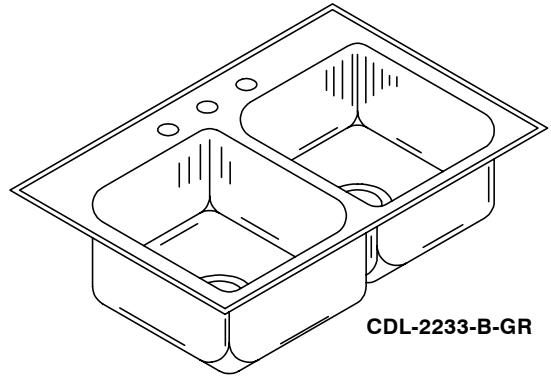

### SPECIFICATION

Seamless die-drawn construction of type 304, 18-8 stainless steel. Interior and top surfaces polished to a non-porous Hand-Blended Just Finish with highlighted bowl rim. Fully coated underside insulates for sound, and reduces condensation. Straight-sided compartment with  $2 \frac{3}{4}$ " radius corners. Self-rimming top mount Grip-Rim Plus with 300 series stainless steel mounting channels. Conforms to ASME/ANSI A112.19.3M. Drain punch #35 centered for Just J-35 .

#### ■ Faucet hole punching:

- (1) Hole Centered
- (2) Holes on 4" centers
- (3) Holes on 4" centers (illustrated)
- (4) Holes

#### □ Alternate Punching:

Faucet Model: \_\_\_\_\_

Punching required: \_\_\_\_\_

MODEL NO.	A	B	CUTOUT*
CDL-2133-B-GR	21	3-1/2	20 1/4 x 32 1/4
CDL-2233-B-GR	22	4-1/2	21 1/4 x 32 1/4

\* Cutout dimensions shown (Front-to-Back) x (Left-to-Right) - Corners of cutout may be square or upto 1/2" radius.

### GENEROUS CAPACITY - LEDGE TYPE DOUBLE BOWL

CDL-2233-B-GR

JUST MFG. COMPANY CONTINUES TO MAKE QUALITY AND FUNCTIONALITY A MARK OF THE JUST PRODUCT LINE. TO DO SO REQUIRES THAT WE RESERVE THE RIGHT TO CHANGE PRODUCT INFORMATION WITHOUT NOTICE. DIMENSIONS MAY VARY AND ARE SUBJECT TO CHANGE WITHOUT NOTICE. NO RESPONSIBILITY IS ASSUMED FOR USE OF SUPERCEDED OR VOIDED DATA. FOR THE MOST CURRENT AND ACCURATE INFORMATION REGARDING THE COMPLETE LINE OF JUST SINKS, FAUCETS AND DRAINS, CLICK ON THE **SPEC LINE DRAWINGS** LINK ON OUR WEB SITE AT [www.justmfg.com](http://www.justmfg.com)