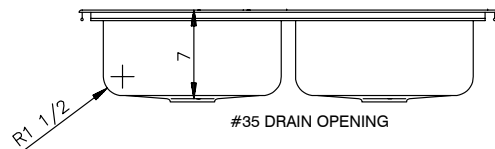

JUST MFG. COMPANY CONTINUES TO MAKE QUALITY AND FUNCTIONALITY A MARK OF THE JUST PRODUCT LINE. TO DO SO REQUIRES THAT WE RESERVE THE RIGHT TO CHANGE PRODUCT INFORMATION WITHOUT NOTICE. DIMENSIONS MAY VARY AND ARE SUBJECT TO CHANGE WITHOUT NOTICE. NO RESPONSIBILITY IS ASSUMED FOR USE OF SUPERCEDED OR VOIDED DATA. FOR THE MOST CURRENT AND ACCURATE INFORMATION REGARDING THE COMPLETE LINE OF JUST SINKS, FAUCETS AND DRAINS, CLICK ON THE **SPEC LINE DRAWINGS** LINK ON OUR WEB SITE AT www.justmfg.com

Job Name _____

Customer _____

Architect/Engineer _____

APPROVED FOR MANUFACTURING

MODEL NO. _____ QTY. _____

COMPANY _____

TITLE _____ DATE _____

SIGNATURE _____

REVISED-5/2004

JUST MANUFACTURING COMPANY

9233 KING STREET . FRANKLIN PARK . ILLINOIS . 60131-2111

PH: 847-678-5150

FAX: 847-678-6817

E-MAIL: custserv@justmfg.com

www.justmfg.com