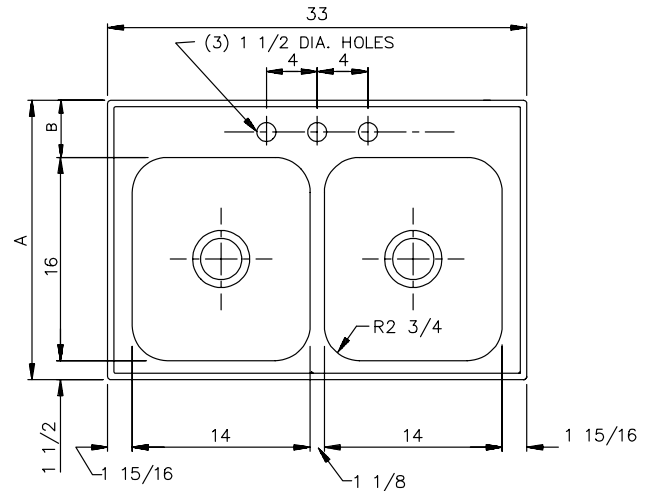

### SPECIFICATION

Seamless die-drawn construction of type 304, 18-8 stainless steel. Interior and top surfaces polished to a non-porous Hand-Blended Just Finish with highlighted bowl rim. Fully coated underside insulates for sound, and reduces condensation. Straight-sided compartment with  $2 \frac{3}{4}$ " radius corners. Self-rimming top mount Grip-Rim Plus with 300 series stainless steel mounting channels. Conforms to ASME/ANSI A112.19.3M. Drain punch #35 centered for Just J-35 .

#### ■ Faucet hole punching:

- (1) Hole Centered
- (2) Holes on 4" centers
- (3) Holes on 4" centers (illustrated)
- (4) Holes

#### □ Alternate Punching:

Faucet Model: \_\_\_\_\_

Punching required: \_\_\_\_\_

MODEL NO.	A	B	CUTOUT*
CDL-2133-B-GR	21	3-1/2	20 1/4 x 32 1/4
CDL-2233-B-GR	22	4-1/2	21 1/4 x 32 1/4

\* Cutout dimensions shown (Front-to-Back) x (Left-to-Right) - Corners of cutout may be square or upto 1/2" radius.

### GENEROUS CAPACITY - LEDGE TYPE DOUBLE BOWL

CDL-2233-B-GR

JUST MFG. COMPANY CONTINUES TO MAKE QUALITY AND FUNCTIONALITY A MARK OF THE JUST PRODUCT LINE. TO DO SO REQUIRES THAT WE RESERVE THE RIGHT TO CHANGE PRODUCT INFORMATION WITHOUT NOTICE. DIMENSIONS MAY VARY AND ARE SUBJECT TO CHANGE WITHOUT NOTICE. NO RESPONSIBILITY IS ASSUMED FOR USE OF SUPERCEDED OR VOIDED DATA. FOR THE MOST CURRENT AND ACCURATE INFORMATION REGARDING THE COMPLETE LINE OF JUST SINKS, FAUCETS AND DRAINS, CLICK ON THE **SPEC LINE DRAWINGS** LINK ON OUR WEB SITE AT [www.justmfg.com](http://www.justmfg.com)