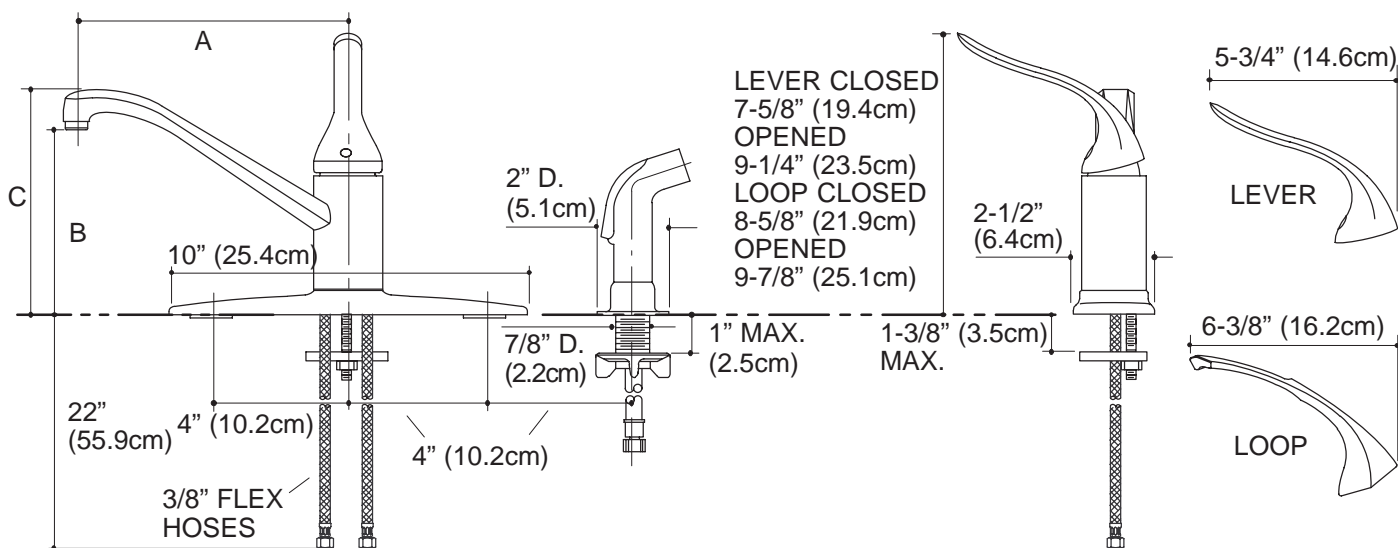

**KITCHEN SINK FAUCET
K-15172**

FEATURES

- Metal construction
- One-piece self-contained ceramic disc valve allows both volume and temperature control
- Temperature memory allowing faucet to be turned on and off at any temperature setting
- Available with an 8-1/2" (21.6cm), 10" (25.4cm), or 12" (30.5cm) swing spout
- 2.2 gallons (8.3L) per minute
- Lever or loop handle
- Handspray
- 22" (55.9cm) long stainless steel flexible hose connections

SPECIFIED MODEL:

Model	Description	 <input type="checkbox"/> ADA	 <input type="checkbox"/> ADA
K-15172-F	8-1/2" (21.6cm) Swing Spout	<input type="checkbox"/> CP	
K-15172-FG	12" (30.5cm) Swing Spout	<input type="checkbox"/> CP	<input type="checkbox"/> PB <input type="checkbox"/> Other_____
K-15172-FT	10" (25.4cm) Swing Spout	<input type="checkbox"/> CP	<input type="checkbox"/> PB <input type="checkbox"/> Other_____
K-15172-FL	10" (25.4cm) Swing Spout		<input type="checkbox"/> CP <input type="checkbox"/> PB <input type="checkbox"/> Other_____

PRODUCT SPECIFICATION:

Single-control kitchen sink faucet shall be of metal construction. The valve shall be a one-piece, self-contained ceramic disc valve, and allows both volume and temperature control. The valve shall feature temperature memory, allowing the faucet to be turned on and off at any temperature setting. Product shall include 8-1/2" (21.6cm) , 10" (25.4cm) , or 12" (30.5cm) swing spout, lever or loop handle, and handspray. Product shall include 22" (55.9cm) long stainless steel flexible hose connections. Faucet shall be Kohler Model K-15172-_____-_____.

A.	B	C
8-1/2" (21.6cm)	5-1/8" (13cm)	6-1/4" (15.9cm)
10" (25.4cm)	6-1/4" (15.9cm)	7-1/4" (18.4cm)
12" (30.5cm)	6-5/16" (16cm)	7-5/16" (18.6cm)

PRODUCT DIAGRAM