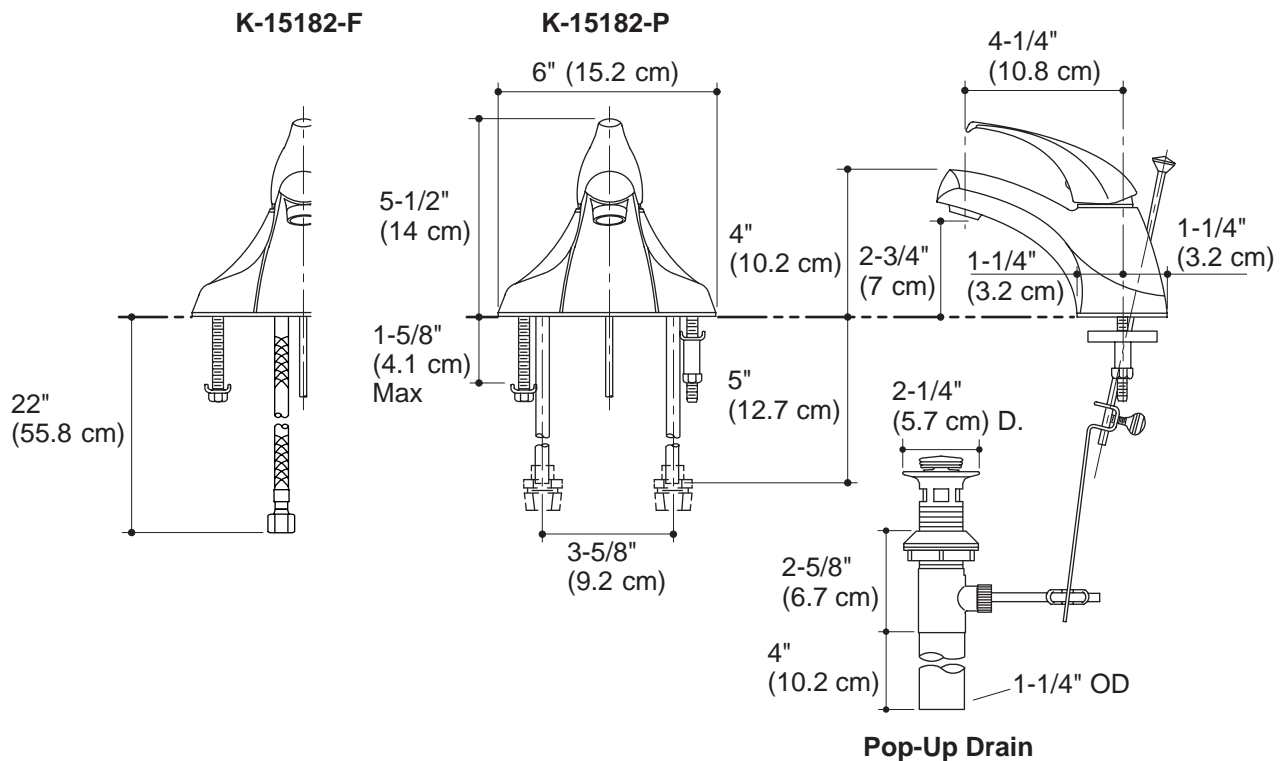

CORALAIS®

Technical Information

Applicable faucet:	
Lavatory faucet with flexible supplies	K-15182-F
Lavatory faucet with ground joint connections	K-15182-P
Lavatory faucet with flexible supplies and red/blue indexing	K-15182-XF
Lavatory faucet with ground joint connections and red/blue indexing	K-15182-XP
Handle is ADA compliant.	ADA

Installation Notes

Install this product according to the installation guide.

Product Diagram