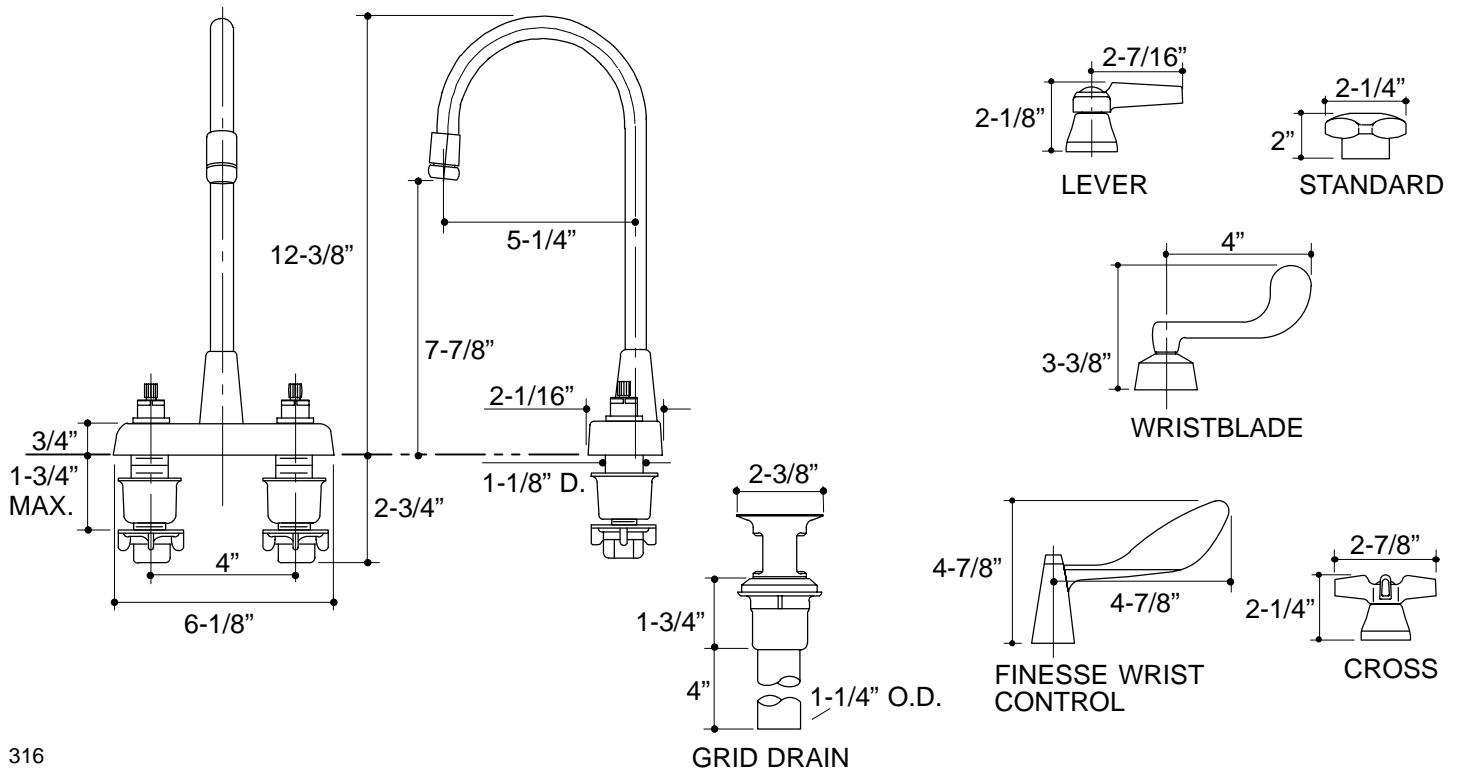

TRITON™ /FINESSE™

Optional Accessory			
K-7715	Grid Drain	☐ CP	☐ PB

316

PRODUCT DIAGRAM

K-7305-5A, K-7305-K Triton/Finesse Lavatory Faucet

Page 2 of 2

114146-4-DA (-)

THE BOLD LOOK
KOHLER