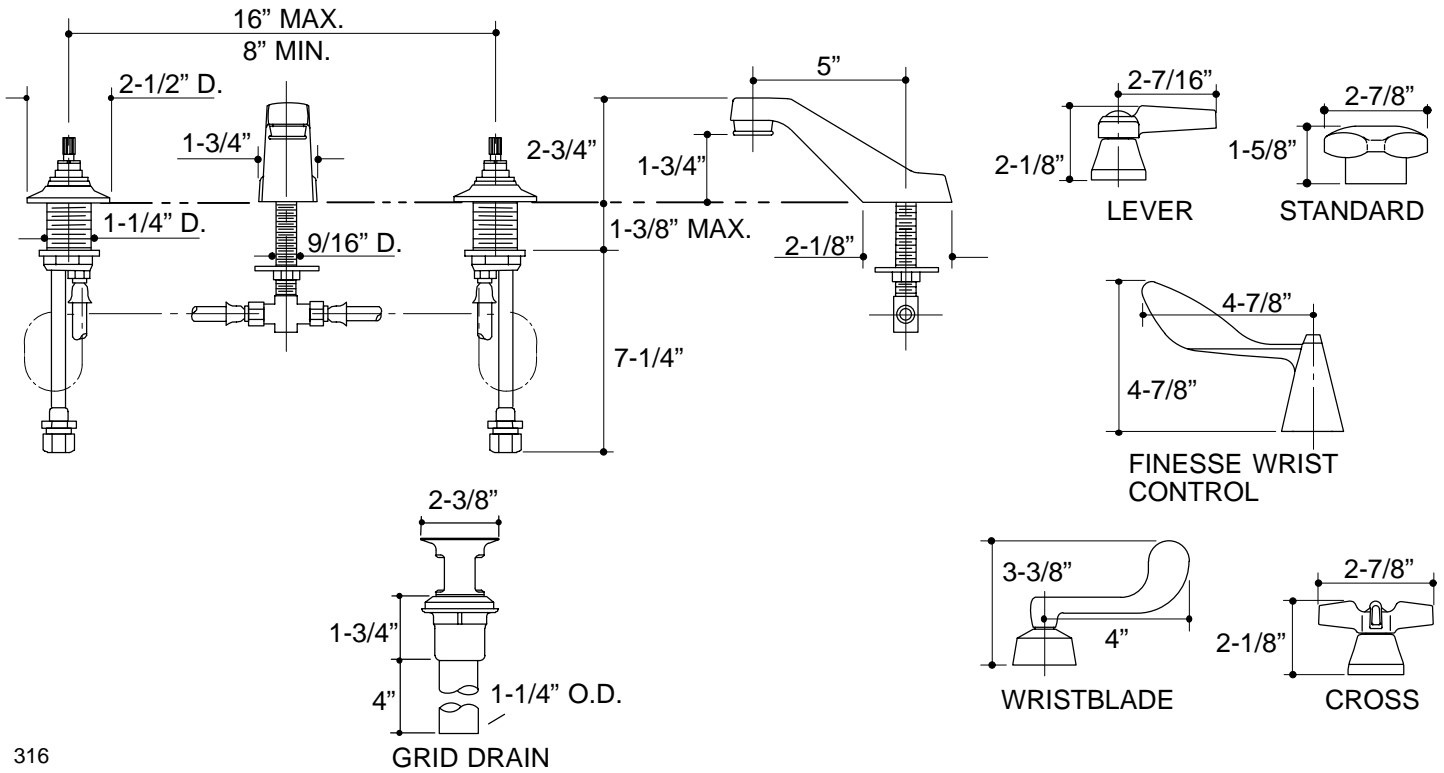

TRITON™ /FINESSE™

Optional Accessory			
K-7715	Grid Drain	☐ CP	☐ PB

316

PRODUCT DIAGRAM