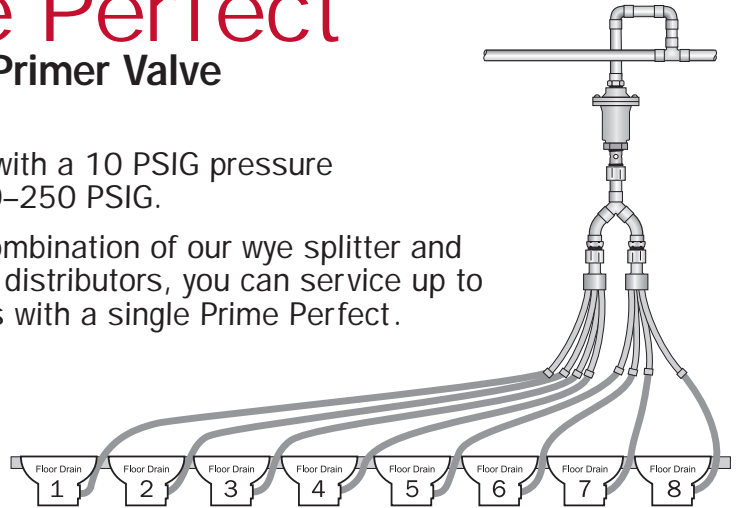

Prime Perfect™

Trap Primer Valve

and Accessories

Install with Confidence

- Replenishes water in floor drain traps to prevent the escape of sewer gases.
- Activates with a 10 PSIG pressure drop at 30–250 PSIG.
- Water release is factory set—no adjustment necessary.
- Large port openings prevent sediment clogs.
- Widely accepted by engineers all over the U.S.
- Available wye splitter and distributors.

1-800-821-3944 • www.siouxchief.com

Sioux Chief
MANUFACTURING COMPANY

Prime Perfect™ Trap Primer Valve

SPECIFICATIONS	
Inlet:	1/2" FIP
Outlet:	1/2" MIP
Diameter:	2 3/4"
Length:	5"
Maximum working pressure:	250 PSIG

- Activates with a 10 PSIG pressure drop at 30–250 PSIG.
- Using a combination of our wye splitter and two of our distributors, you can service up to eight traps with a single Prime Perfect.

Item No.	Description	Min. Qty.	Case Qty.	List Price Each
695-01	Trap primer valve - brass plated	1	24	57.50

TRAP PRIMER WYE SPLITTER

1/2" FIP Swivel x 1/2" MIP Wye Fitting

- Use with distributors (below) to service up to eight traps from a single trap primer.

Item No.	Description	Min. Qty.	Case Qty.	List Price Each
695-Y52	1/2" FIP swivel x 1/2" MIP wye trap primer splitter	1	10	23.75