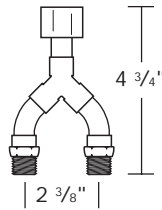

Prime Perfect™

Trap Primer Valve

and Accessories

Install with Confidence

- Replenishes water in floor drain traps to prevent the escape of sewer gases.
- Activates with a 10 PSIG pressure drop at 30–250 PSIG.
- Water release is factory set—no adjustment necessary.
- Large port openings prevent sediment clogs.
- Widely accepted by engineers all over the U.S.
- Available wye splitter and distributors.

1-800-821-3944 • www.siouxchief.com

Sioux Chief
MANUFACTURING COMPANY

Prime Perfect™ Trap Primer Valve

SPECIFICATIONS	
Inlet:	1/2" FIP
Outlet:	1/2" MIP
Diameter:	2 3/4"
Length:	5"
Maximum working pressure:	250 PSIG

- Activates with a 10 PSIG pressure drop at 30–250 PSIG.
- Using a combination of our wye splitter and two of our distributors, you can service up to eight traps with a single Prime Perfect.

Item No.	Description	Min. Qty.	Case Qty.	List Price Each
695-01	Trap primer valve - brass plated	1	24	57.50

TRAP PRIMER WYE SPLITTER

1/2" FIP Swivel x 1/2" MIP Wye Fitting

- Use with distributors (below) to service up to eight traps from a single trap primer.

Item No.	Description	Min. Qty.	Case Qty.	List Price Each
695-Y52	1/2" FIP swivel x 1/2" MIP wye trap primer splitter	1	10	23.75