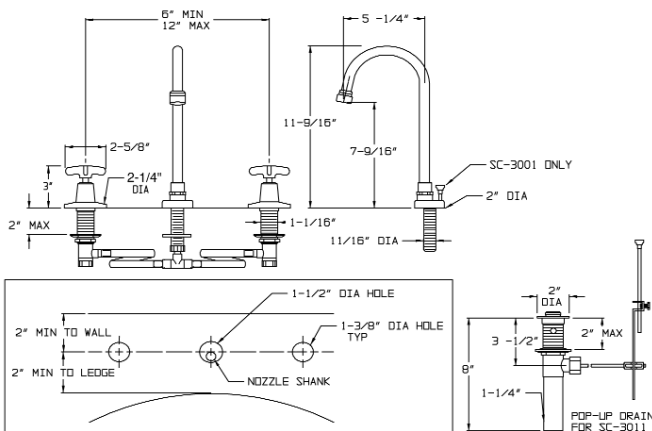

COMMANDER®

SC-3001-LD

SC-3002-LD

SC-3004-LD

NOTE: Unless otherwise specified, all inlets and outlets are 1/2" NPTF. Unless otherwise specified, all dimensions are in inches and are subject to change without notice.

Polished chrome plated Commander widespread gooseneck lavatory combination with Perfect® valves. 1/4 turn ceramic cartridges covered by a 25 year Silver warranty. Brass gooseneck, swivel or rigid. Adjustable centers from 6" to 12". Accommodates installations up to 2" thick. Less strainer drain. Water conserving Autoflo® device reduces flow to 2.2 gpm/8.4 lpm, to meet existing ANSI A112.18.1M Standard.

□ SC-3001-LD

Widespread gooseneck faucet with vandal-resistant four arm handles with color-coded indexes.

□ SC-3002-LD

Widespread gooseneck faucet with vandal-resistant lever handles with color-coded indexes.

□ SC-3004-LD

Widespread gooseneck faucet with vandal-resistant 4" wrist blade handles with color-coded indexes.

OPTIONS

SUFFIX	DESCRIPTION
□ BO	Vandal-Resistant 0.5 gpm Flow Control
□ CWO	Cold Water only
□ D75	Diamond 75 Escutcheons and Handles
□ FC	Laminar Flow Control in base of spout 2.0 gpm
□ HS	Hose and Spray
□ LF	Laminar Flow Outlet 2.2 gpm
□ REV	Reverse Lever Handles (SC-3002-LD only)
□ 4	3-3/4" Deep Spread Gooseneck Spout
□ 8	8" Deep Spread Gooseneck Spout