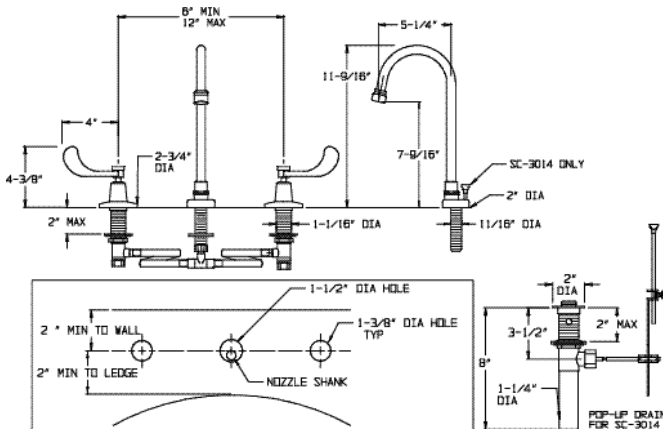

COMMANDER®

SC-3004-LD

SC-3014

NOTE: Inlets are sized for either coupling or sweat connections. All dimensions are in inches and are subject to change without notice.

Widespread Gooseneck Lavatory Combinations

SC-3004-LD

Speakman polished chrome plated COMMANDER widespread gooseneck lavatory combination with PERFECT® valves. ¼ turn ceramic cartridges covered by a 25 year Silver warranty. Vandal-resistant 4" wrist handles with color-coded indexes. Brass gooseneck, swivel or rigid. Adjustable centers from 6" to 12". Accommodates installations up to 2" thick. Water conserving AUTOFLO® device reduces flow to 2.2 gpm/8.4 lpm, to meet existing ANSI A112.18.1M Standard.

SC-3014

Speakman polished chrome plated COMMANDER widespread gooseneck lavatory combination with PERFECT valves. ¼ turn ceramic cartridges covered by a 25 year Silver warranty. Vandal-resistant 4" wrist handles with color-coded indexes. 1½" pop-up drain. Brass gooseneck, swivel or rigid. Adjustable centers from 6" to 12". Accommodates installations up to 2" thick. Water conserving AUTOFLO device reduces flow to 2.2 gpm/8.4 lpm, to meet existing ANSI A112.18.1M Standard.

OPTIONS

SUFFIX	DESCRIPTION
BOCA	Vandal-Resistant 0.5 gpm Flow Control
D75	Diamond 75 Escutcheons and Handles
FC	Laminar Flow Control in base of spout 2.0 gpm
HS	3 Hoses
LD	Less Drain Assembly (SC-3014 only)
LF	Laminar Flow Outlet 2.2 gpm
8	8" Deep Spread Gooseneck Spout