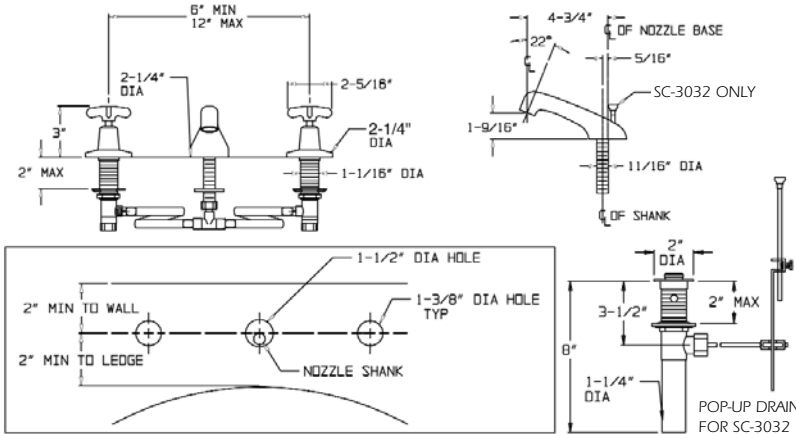

SPEAKMAN®

COMMANDER®

SC-3042-LD

Widespread Lavatory Combinations

GENERAL SPECIFICATION

Polished chrome plated Commander widespread lavatory faucet with 1/4 turn ceramic cartridges covered by a 25-year warranty. Vandal-resistant lever handles with color-coded indexes. Adjustable centers from 6" to 12". Accommodates installations up to 2" thick. Widespread faucet with 4-3/4" deep lavatory spout. Water conserving device reduces flow to 2.2 gpm/8.4 lpm. Meets ANSI A112.18.1M and NSF61 standards.

- SC-3032** 1-1/4" pop-up drain
- SC-3042** Strainer drain
- SC-3042-LD** No drain assembly

OPTIONS

SUFFIX	DESCRIPTION
<input type="checkbox"/> BO	Vandal-resistant 0.5 gpm flow control
<input type="checkbox"/> CWO	Cold water only
<input type="checkbox"/> D75	Diamond 75 escutcheons
<input type="checkbox"/> LF	2.2 gpm laminar flow vandal-resistant flow control
<input type="checkbox"/> SCF	Satin chrome finish

www.speakmancompany.com

NOTE: UNLESS OTHERWISE SPECIFIED, ALL INLETS AND OUTLETS ARE 1/2" NPSM. INLETS ARE SIZED FOR EITHER COUPLING OR SWEAT CONNECTIONS. ALL DIMENSIONS ARE IN INCHES AND ARE SUBJECT TO CHANGE WITHOUT NOTICE.