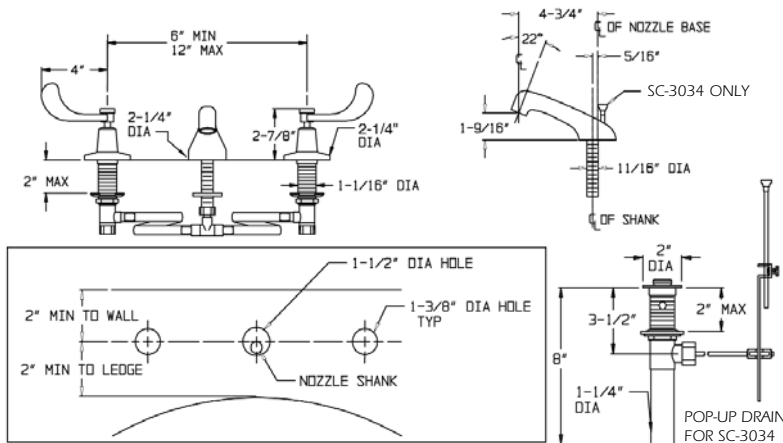

OPTIONS

SUFFIX	DESCRIPTION
☐ BO	Vandal-resistant 0.5 gpm flow control
☐ CWO	Cold water only
☐ D75	Diamond 75 escutcheons
☐ LF	2.2 gpm laminar flow vandal-resistant flow control