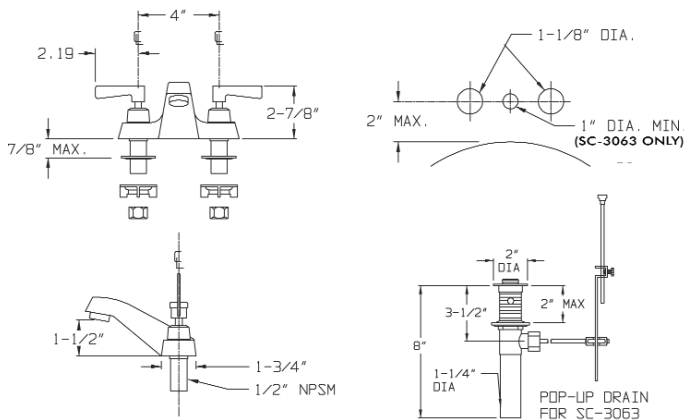

COMMANDER®

SC-3063

SC-3073-LD

Centerset Lavatory Combinations

□ SC-3063

Polished chrome plated Commander vandal-resistant brass 4" center set combination with Perfect® valves. 1/4 turn ceramic cartridges covered by a 25 year Silver warranty. Lever handles. Rigid shanks. 1-1/4" pop-up drain. Water conserving Autoflo® device reduces flow to 2.2 gpm/8.4 lpm, to meet existing ANSI A112.18.1M Standard.

□ SC-3073-LD

Polished chrome plated Commander vandal-resistant brass 4" center set combination with Perfect valves. 1/4 turn ceramic cartridges covered by a 25 year Silver warranty. Lever handles. Rigid shanks. Less strainer drain. Water conserving Autoflo device reduces flow to 2.2 gpm/ 8.4 lpm, to meet existing ANSI A112.18.1M Standard.

NOTE: Inlets are sized for either coupling or sweat connections. All dimensions are in inches and are subject to change without notice.

OPTIONS

SUFFIX	DESCRIPTION
□ BO	Vandal-Resistant 0.5 gpm Flow Control
□ LD	Less Drain Assembly (SC-3063 only)
□ LF	Laminar Flow Outlet 2.0 gpm
□ VR	Vandal-Resistant Flow Control