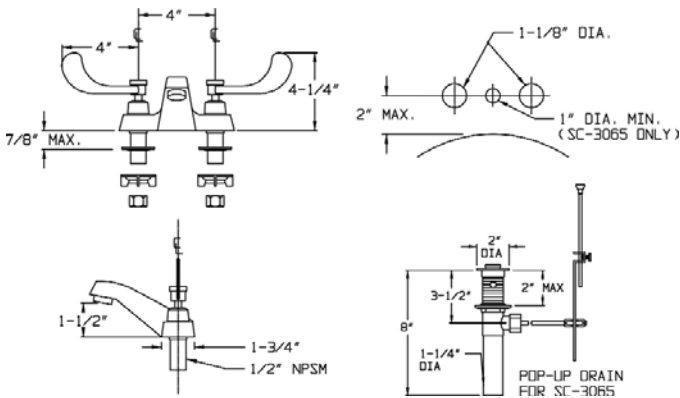

COMMANDER®

SC-3065

SC-3075-LD

Centerset Lavatory Combinations

□ SC-3065

Polished chrome plated Commander vandal-resistant brass 4" centerset combination with Perfect® valves. 1/4 turn ceramic cartridges covered by a 25 year Silver warranty. Brass 4" wrist handles with color-coded indexes. Rigid shanks. 1-1/4" pop-up drain. Water conserving Autoflo® device reduces flow to 2.2 gpm/8.4 lpm, to meet existing ANSI A112.18.1M Standard.

□ SC-3075-LD

Polished chrome plated Commander vandal-resistant brass 4" centerset combination with Perfect valves. 1/4 turn ceramic cartridges covered by a 25 year Silver warranty. Brass 4" wrist handles with color-coded indexes. Rigid shanks. Less strainer drain. Water conserving Autoflo device reduces flow to 2.2 gpm/8.4 lpm, to meet existing ANSI A112.18.1M Standard.

NOTE: Inlets are sized for either coupling or sweat connections. All dimensions are in inches and are subject to change without notice.

OPTIONS

SUFFIX	DESCRIPTION
□ BO	Vandal-Resistant 0.5 gpm Flow Control
□ LD	Less Drain Assembly (SC-3065 only)
□ LF	Laminar Flow Outlet 2.0 gpm
□ VR	Vandal-Resistant Flow Control
□ 6WH	6" Wrist Handles