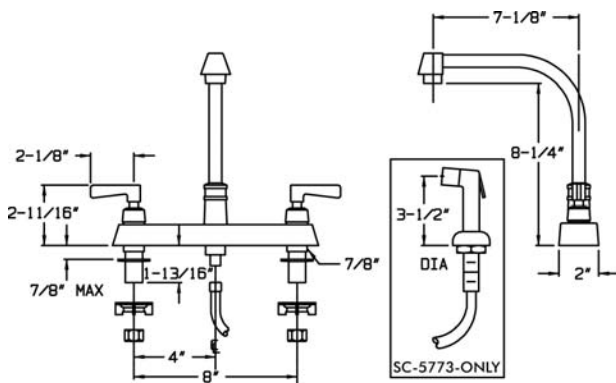

SPEAKMAN®

COMMANDER®

SC-5763

SC-5773

Deck Mounted Kitchen Sink Fittings

□ SC-5763

Polished chrome plated Commander vandal-resistant 8" deck fitting with Perfect® valves. 1/4 turn ceramic cartridges covered by a 25 year Silver warranty. Brass body with rigid shanks. Lever handles. Chrome plated brass swivel type swing spout. Water conserving Autoflo® device reduces flow to 2.2 gpm/8.4 lpm to meet existing ANSI A112.18.1M Standard.

□ SC-5773

Polished chrome plated Commander vandal-resistant 8" deck fitting with Perfect valves. 1/4 turn ceramic cartridges covered by a 25 year Silver warranty. Brass body with rigid shanks. Lever handles. Deck mounted thumb operated spray with hose. Chrome plated brass swivel type swing spout. Water conserving Autoflo device reduces flow to 2.2 gpm/8.4 lpm to meet existing ANSI A112.18.1M Standard.

NOTE: Inlets are sized for either coupling or sweat connections. All dimensions are in inches and are subject to change without notice.

This space for Architect/Engineer approval.

OPTIONS

SUFFIX	DESCRIPTION
□ BO	Vandal-Resistant 0.5 gpm Flow Control
□ LF	Laminar Flow Outlet 2.2 gpm