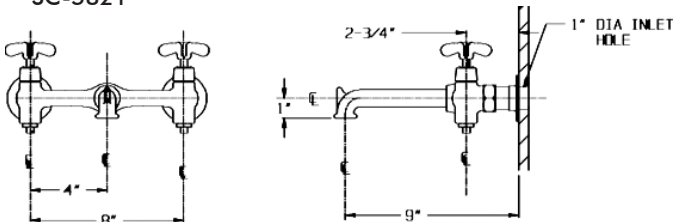

COMMANDER®

SC-5821

SC-5821-VB

SC-5821

SC-5821-VB

NOTE: Inlets are 1/2" NPTM. All dimensions are in inches unless otherwise specified and are subject to change without notice.

Cast Brass Service Sink Fittings

□ SC-5821

Rough chrome plated cast brass Commander service sink fitting with Perfect® valves. 1/4 turn ceramic cartridges covered by 25 year Silver warranty. Integral stops. Vandal-resistant four arm handles with color-coded indexes. Cast brass nozzle with pail hook and plain end. 8" centers with +/- 1/8" adjustment. Distance from finished wall to nozzle outlet is 9". Adjustable threaded brass wall flanges. Vandal-resistant standard. 1/2" NPTF inlet.

□ SC-5821-VB

Rough chrome plated cast brass Commander service sink fitting with Perfect valves. 1/4 turn ceramic cartridges covered by 25 year Silver warranty. Integral stops. Vandal-resistant four arm handles with color-coded indexes. Cast brass nozzle with 3/4" hose thread and pail hook. Brass vacuum breaker. 8" centers with +/- 1/8" adjustment. Distance from finished wall to nozzle outlet is 9". Adjustable threaded brass wall flanges. Vandal-resistant standard. 1/2" NPTF inlet. Meets CSA and ASSE-1001 standards.