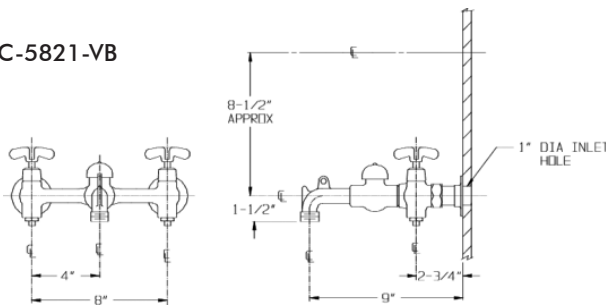

COMMANDER®

SC-5821

SC-5821-VB

SC-5821

SC-5821-VB

NOTE: Inlets are 1/2" NPTM. All dimensions are in inches unless otherwise specified and are subject to change without notice.

Cast Brass Service Sink Fittings

□ SC-5821

Rough chrome plated cast brass Commander service sink fitting with Perfect® valves. 1/4 turn ceramic cartridges covered by 25 year Silver warranty. Integral stops. Vandal-resistant four arm handles with color-coded indexes. Cast brass nozzle with pail hook and plain end. 8" centers with +/- 1/8" adjustment. Distance from finished wall to nozzle outlet is 9". Adjustable threaded brass wall flanges. Vandal-resistant standard. 1/2" NPTF inlet.

□ SC-5821-VB

Rough chrome plated cast brass Commander service sink fitting with Perfect valves. 1/4 turn ceramic cartridges covered by 25 year Silver warranty. Integral stops. Vandal-resistant four arm handles with color-coded indexes. Cast brass nozzle with 3/4" hose thread and pail hook. Brass vacuum breaker. 8" centers with +/- 1/8" adjustment. Distance from finished wall to nozzle outlet is 9". Adjustable threaded brass wall flanges. Vandal-resistant standard. 1/2" NPTF inlet. Meets CSA and ASSE-1001 standards.