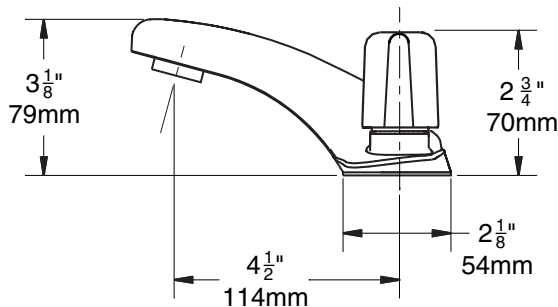

SYMMETRIX[®]

Two Handle Lavatory Faucet

- S-240-2-G: With grid strainer drain assembly
- S-240-2: With lift rod and pop-up drain assembly
- S-240-1: With lift rod only
- S-240-0: Faucet only (no lift rod hole)
- S-240: Faucet only

Symmetrix Two Handle 4" Centerset Lavatory Faucet with quarter turn ceramic control components and blade handles with red/blue indicators. Aerator, 1/2" IPS shanks, metal construction, polished chrome finish.

Modifications:

Add:

- Suffix **FR**: 0.5 gpm flow restrictor outlet spray (vandal resistant)
- Suffix **VP**: Vandal resistant aerator
- Suffix **OFG**: Offset grid strainer

S-240-2

**SYMMONS PRODUCTS MEET
ANSI A112.18.1M, EPA '92
AND ALL KNOWN FLOW RATE
REQUIREMENTS.
Kitchen and Lavatory Faucets
2.2 GPM (8.3 L/min)**