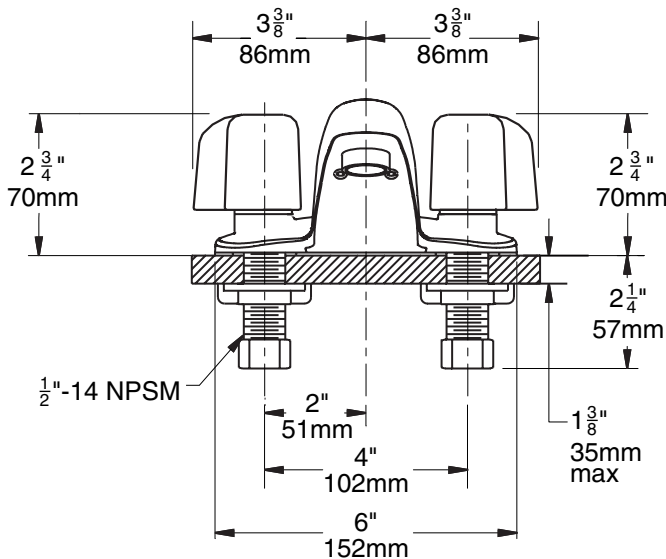

SYMMETRIX[®]

Two Handle Lavatory Faucet

- S-240-2-G: With grid strainer drain assembly
- S-240-2: With lift rod and pop-up drain assembly
- S-240-1: With lift rod only
- S-240-0: Faucet only (no lift rod hole)
- S-240: Faucet only

Symmetrix Two Handle 4" Centerset Lavatory Faucet with quarter turn ceramic control components and blade handles with red/blue indicators. Aerator, 1/2" IPS shanks, metal construction, polished chrome finish.

Modifications:

Add:

- Suffix **FR**: 0.5 gpm flow restrictor outlet spray (vandal resistant)
- Suffix **VP**: Vandal resistant aerator
- Suffix **OFG**: Offset grid strainer

S-240-2

**SYMMONS PRODUCTS MEET
ANSI A112.18.1M, EPA '92
AND ALL KNOWN FLOW RATE
REQUIREMENTS.
Kitchen and Lavatory Faucets
2.2 GPM (8.3 L/min)**