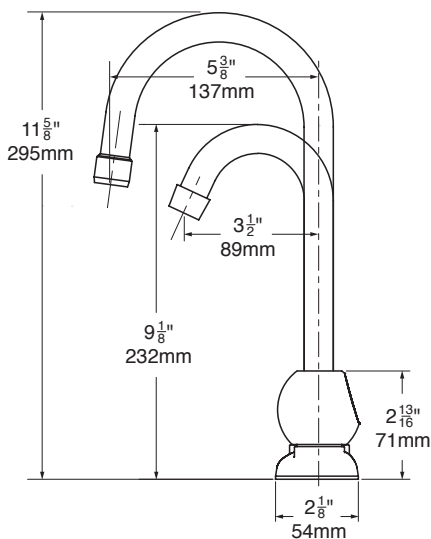

SYMMETRIX® Two Handle Bar Sink Faucet

- S-245-LWG: Faucet with 3-1/2" x 9-1/8" swivel/rigid spout
- S-245-5-LWG: Faucet with 5-1/2" x 12-3/16" swivel/rigid spout

Symmetrix Two Handle Bar Sink Faucet with quarter turn ceramic control components and wrist blade handles with red/blue indicators. Aerator, 1/2" IPS shanks, 4" centers, metal construction, polished chrome finish.

Modifications:

Add:

- **Suffix VP:** Vandal resistant aerator

**SYMMONS PRODUCTS MEET
ANSI A112.18.1M, EPA '92
AND ALL KNOWN FLOW RATE
REQUIREMENTS.
Kitchen and Lavatory Faucets
2.2 GPM (8.3 L/min)**

Job/Location