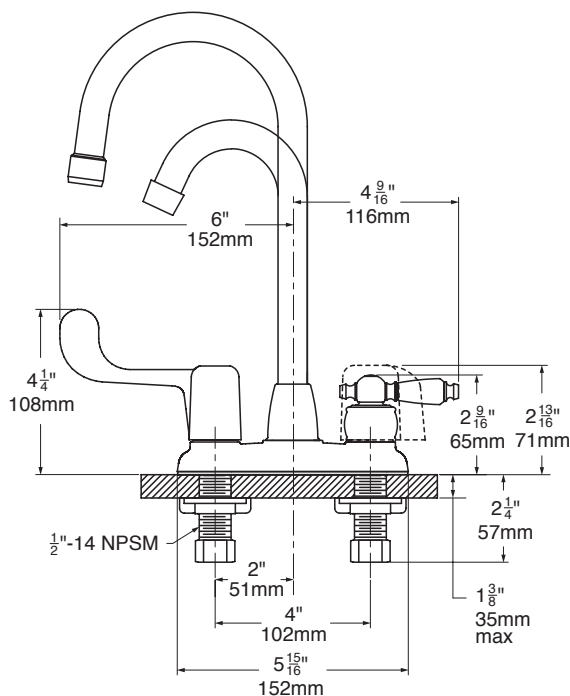

SYMMETRIX® Two Handle Bar Sink Faucet

- S-245-LWG: Faucet with 3-1/2" x 9-1/8" swivel/rigid spout
- S-245-5-LWG: Faucet with 5-1/2" x 12-3/16" swivel/rigid spout

Symmetrix Two Handle Bar Sink Faucet with quarter turn ceramic control components and wrist blade handles with red/blue indicators. Aerator, 1/2" IPS shanks, 4" centers, metal construction, polished chrome finish.

Modifications:

Add:

- **Suffix VP:** Vandal resistant aerator

**SYMMONS PRODUCTS MEET
ANSI A112.18.1M, EPA '92
AND ALL KNOWN FLOW RATE
REQUIREMENTS.
Kitchen and Lavatory Faucets
2.2 GPM (8.3 L/min)**

Job/Location