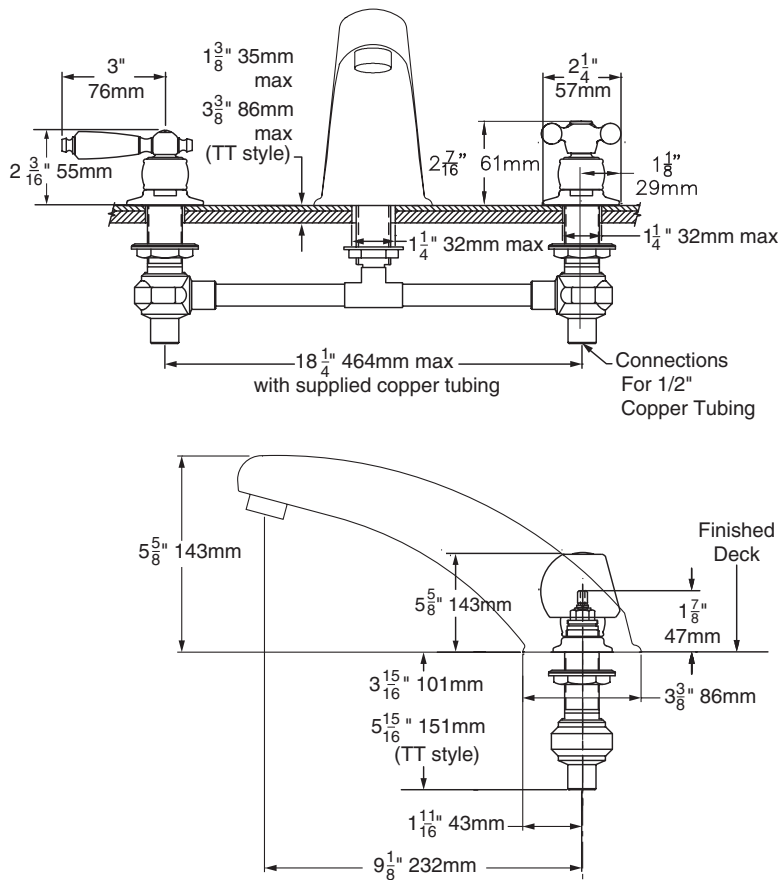

SYMMETRIX® Two Handle Roman Tub Faucet

□ **S-247-LAM:** Faucet only

Symmetrix Two Handle Roman Tub Faucet with quarter turn ceramic control components for bath or deck mount installation. Metal insert lever handles with red/blue indicators. 9" inlet to outlet cast brass spout, 1/2" rigid copper connections, 8" to 16" centers, metal construction, polished chrome finish.

Standard rough-in adjusts up to 1-3/8" maximum deck thickness.
For 2" additional adjustment use S-247-TT-BDY or S-247-1-TT-BDY.

**THIS PRODUCT MEETS
ANSI A112.18.1M**

Job/Location

.....
.....

Engineer

.....
.....