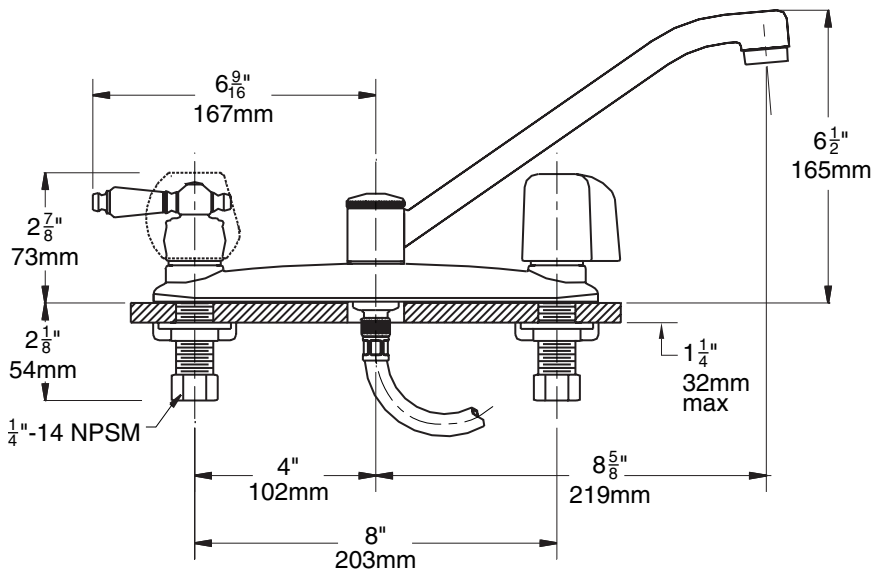

SYMMETRIX® Two Handle Kitchen Faucet

- S-248-2: With hose and spray
- S-248-1: With swivel spray aerator in place of hose and spray
- S-248: Faucet only

Symmetrix Two Handle Kitchen Faucet with quarter turn ceramic control components and blade handles with red/blue indicators. 8-5/8" swing spout with aerator, 1/2" IPS shanks, 8" centers, metal construction, polished chrome finish.

Modifications:

Add:

- Suffix VP: Vandal resistant aerator

**SYMMONS PRODUCTS MEET
ANSI A112.18.1M, EPA '92
AND ALL KNOWN FLOW RATE
REQUIREMENTS.
Kitchen and Lavatory Faucets
2.2 GPM (8.3 L/min)**

Job/Location