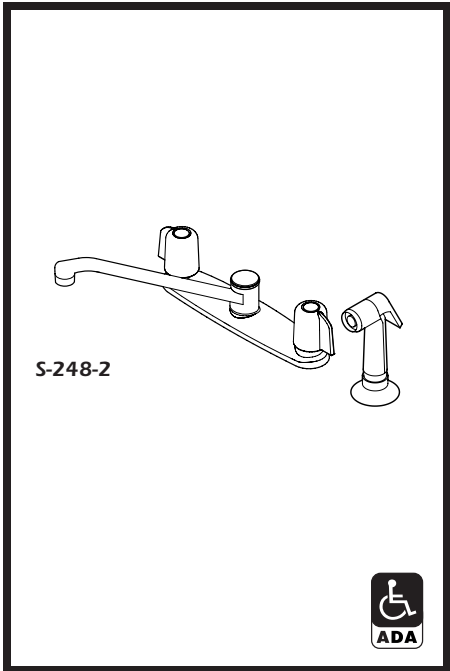

SYMMETRIX® Two Handle Kitchen Faucet

- S-248-2: With hose and spray
- S-248-1: With swivel spray aerator in place of hose and spray
- S-248: Faucet only

Symmetrix Two Handle Kitchen Faucet with quarter turn ceramic control components and blade handles with red/blue indicators. 8-5/8" swing spout with aerator, 1/2" IPS shanks, 8" centers, metal construction, polished chrome finish.

Modifications:

Add:

- Suffix VP: Vandal resistant aerator

**SYMMONS PRODUCTS MEET
ANSI A112.18.1M, EPA '92
AND ALL KNOWN FLOW RATE
REQUIREMENTS.
Kitchen and Lavatory Faucets
2.2 GPM (8.3 L/min)**

Job/Location