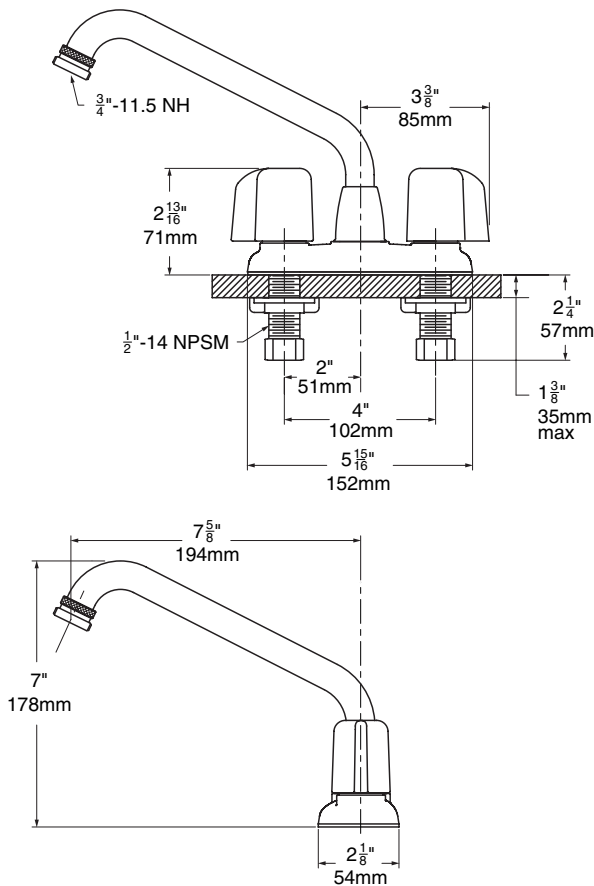

SYMMETRIX[®]

Two Handle Laundry Faucet

□ S-249: Faucet only

Symmetrix Two Handle Laundry Faucet with quarter turn ceramic control components and blade handles with red/blue indicators. 3/4" hose thread, 1/2" IPS shanks, 4" centers, metal construction, polished chrome finish.

Modifications:

Add:

□ **Suffix A:** Standard aerator 2.0 gpm (8.3 L/min.)

**SYMMONS PRODUCTS MEET
ANSI A112.18.1M, EPA '92
AND ALL KNOWN FLOW RATE
REQUIREMENTS.
Kitchen and Lavatory Faucets
2.2 GPM (8.3 L/min)**