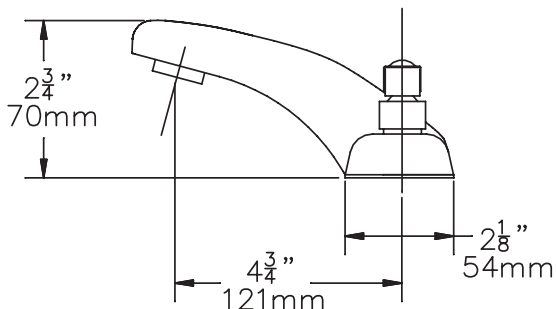

SYMMETRIX®

Two Handle Lavatory Faucet

- S-250-2-FR-G: With grid strainer drain assembly
- S-250-2-FR: With lift rod and pop-up drain assembly
- S-250-1-FR: With lift rod only
- S-250-FR: Faucet only

Symmetrix Two Handle 4" Cast Brass Centerset Lavatory Faucet with quarter turn ceramic control components and blade handles with red/blue indicators. 0.5 gpm (1.9 L/min) vandal resistant spray outlet, 1/2" IPS shanks, solid brass construction, polished chrome finish.

Modifications:

Add:

- Suffix VP: Vandal resistant aerator
- Suffix OFG: Offset grid strainer

Delete:

- Suffix FR: 2.2 gpm (8.3 L/min) vandal resistant aerator in place of 0.5 gpm (1.9 L/min) spray outlet

S-250-2-FR