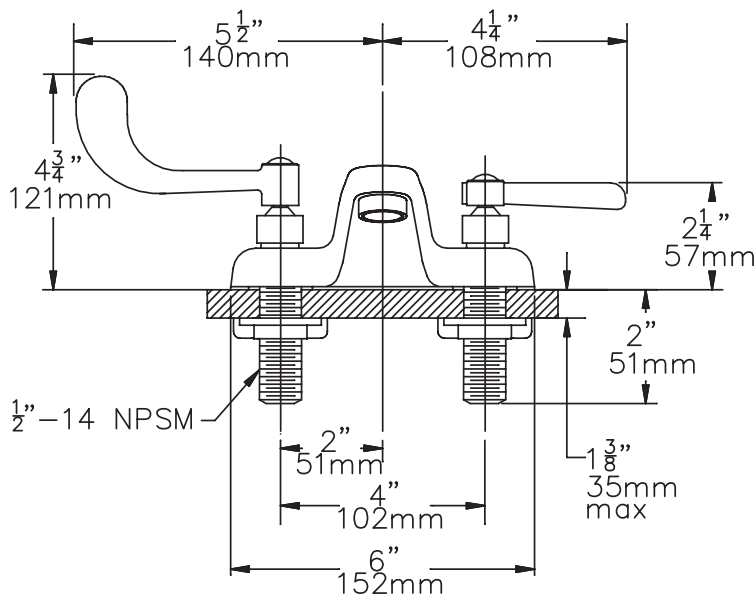

SYMMETRIX®

Two Handle Lavatory Faucet

- S-250-2-FR-G: With grid strainer drain assembly
- S-250-2-FR: With lift rod and pop-up drain assembly
- S-250-1-FR: With lift rod only
- S-250-FR: Faucet only

Symmetrix Two Handle 4" Cast Brass Centerset Lavatory Faucet with quarter turn ceramic control components and blade handles with red/blue indicators. 0.5 gpm (1.9 L/min) vandal resistant spray outlet, 1/2" IPS shanks, solid brass construction, polished chrome finish.

Modifications:

Add:

- Suffix VP: Vandal resistant aerator
- Suffix OFG: Offset grid strainer

Delete:

- Suffix FR: 2.2 gpm (8.3 L/min) vandal resistant aerator in place of 0.5 gpm (1.9 L/min) spray outlet

S-250-2-FR

**SYMMONS PRODUCTS MEET
ANSI A112.18.1M, EPA '92
AND ALL KNOWN FLOW RATE
REQUIREMENTS.
Kitchen and Lavatory Faucets
2.2 GPM (8.3 L/min)**

Job/Location

.....
.....

Engineer

.....
.....

Contractor

.....
.....