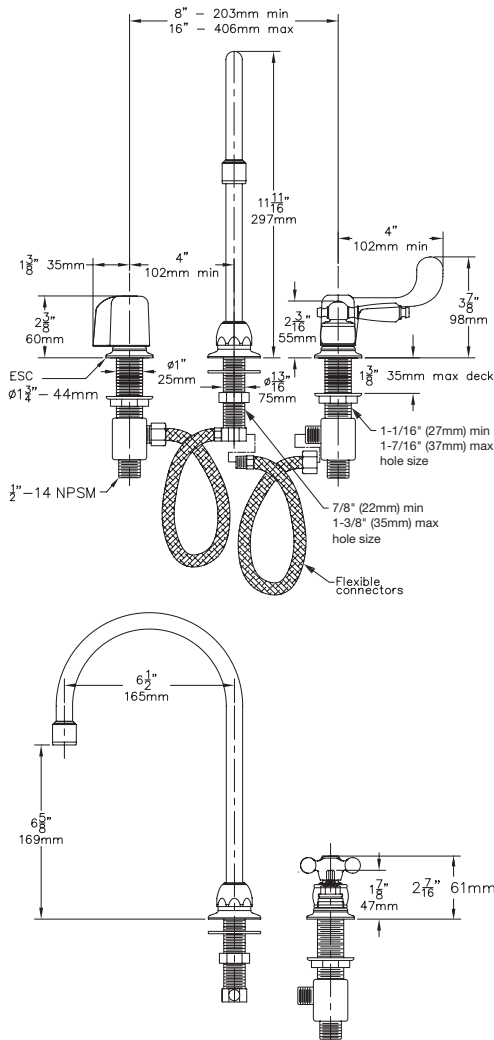

SYMMETRIX[®]

Two Handle Lavatory Faucet

- S-254-G-LWG: With grid strainer drain assembly
- S-254-LWG: Faucet only

Symmetrix Two Handle Widespread Lavatory Faucet with quarter turn ceramic control components, 11-1/16" gooseneck rigid/swivel spout, and wrist blade handles with red/blue indicators. Aerator, 1/2" IPS shanks, 8" to 16" centers, metal construction, polished chrome finish.

Modifications:

Add:

- Suffix **FR**: 0.5 gpm flow restrictor outlet spray (vandal resistant)
- Suffix **NA**: Non-aerated laminar flow outlet
- Suffix **VP**: Vandal resistant aerator
- Suffix **OFG**: Offset grid strainer

**SYMMONS PRODUCTS MEET
ANSI A112.18.1M, EPA '92
AND ALL KNOWN FLOW RATE
REQUIREMENTS.
Kitchen and Lavatory Faucets
2.2 GPM (8.3 L/min)**

Job/Location

.....

.....

Engineer

.....

.....

Contractor