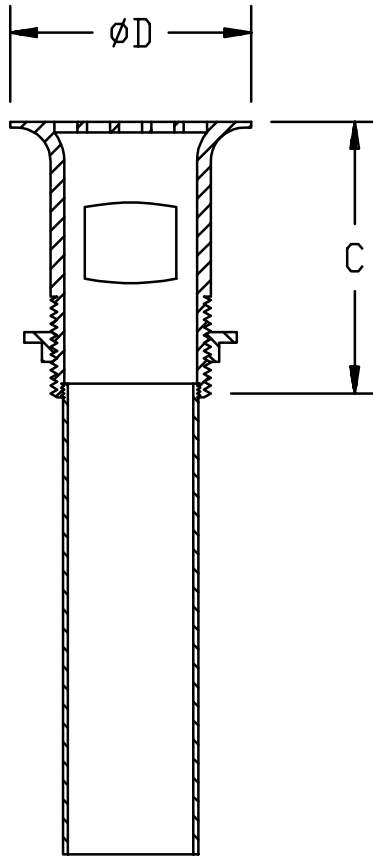

Z8743
SOLID TOP, OPEN-GRID P.O. PLUGS 

TAG _____

Dimensional Data (inches and [mm]) are Subject to Manufacturing Tolerances and Change Without Notice

Engineering Specification: Zurn Z8743 – Cast brass solid top, open grid, P.O. plug with 5[127] 17 gauge tailpiece and cast brass locknut for sink depth up to 2 1/4[57]. 6-, 8-, 10- and 12- tailpieces available.

PRODUCT NUMBER	TAILPIECE	DIMENSIONS		MASTER CARTON	WEIGHT CARTON
		C	ØD		
Z8743	1 1/4[32]	2 9/16[65]	2 1/4[57]	30	30
Z8743-1	1 1/2[38]	2 9/16[65]	2 1/4[57]	30	30

SUFFIXES

- ____ -PB Polished Brass
- ____ -6 w/6[152] Tailpiece
- ____ -8 w/8[203] Tailpiece
- ____ -12 w/12[305] Tailpiece